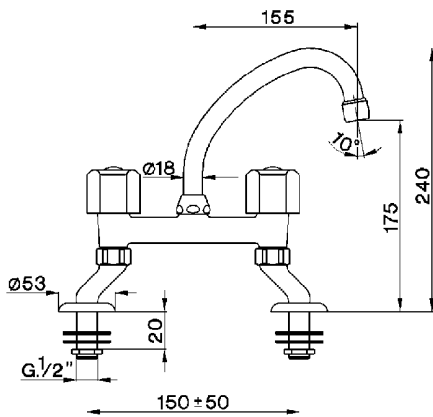

2-holes Washbasin mixer EVA_EV000720

MODEL **EV000720**

2-holes Washbasin mixer, without automatic pop-up waste, without handles, swivel spout

AVAILABLE FINISHINGS

CHARACTERISTICS

2024-11-15