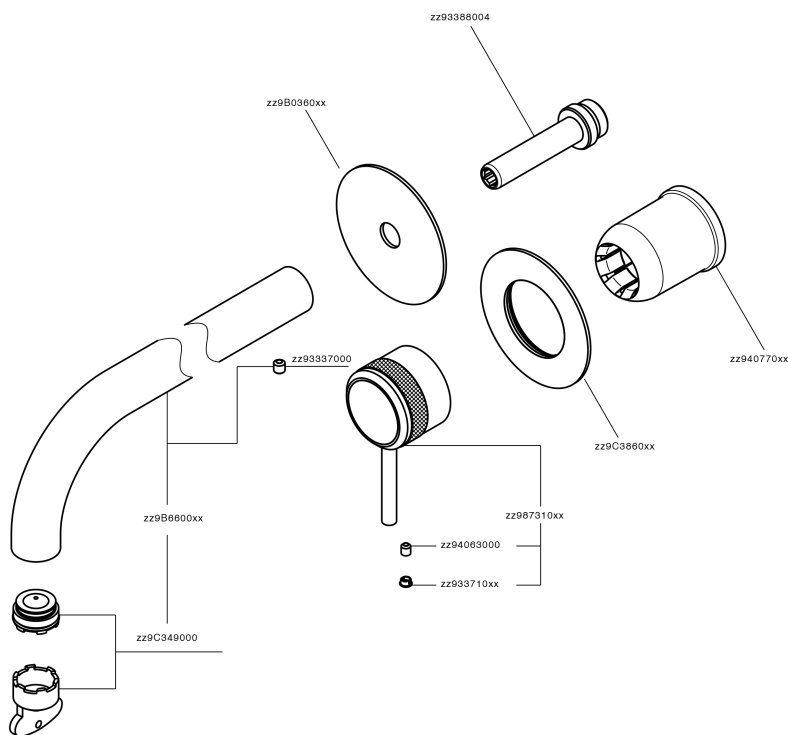

Exposed part for single lever washbasin valve CHRONOS_CR00551E

CR00551E

<https://en.huberitalia.com/exposed-part-for-single-lever-washbasin-valve-chronos-cr00551e>

Concealed single lever washbasin mixer Easy-Box CONCEALED_ZB002450

ZB002450

<https://en.huberitalia.com/concealed-single-lever-washbasin-mixer-easy-box-concealed-zb002450>

2026-06-10