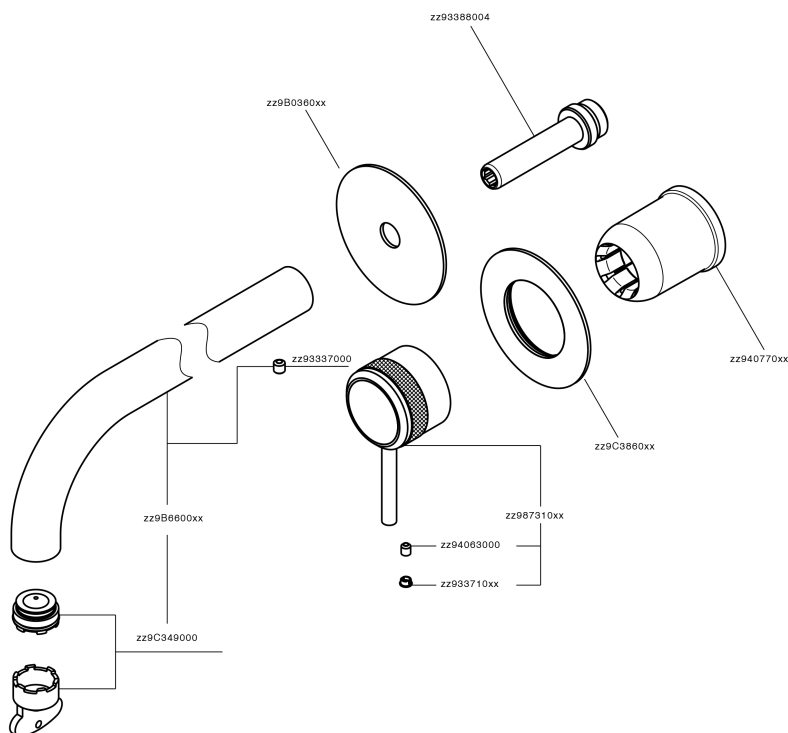

## Exposed part for single lever washbasin valve CHRONOS\_CR00551E

CR00551E

<https://en.huberitalia.com/exposed-part-for-single-lever-washbasin-valve-chronos-cr00551e>

## Concealed single lever washbasin mixer Easy-Box CONCEALED\_ZB002450

ZB002450

<https://en.huberitalia.com/concealed-single-lever-washbasin-mixer-easy-box-concealed-zb002450>

2026-04-06