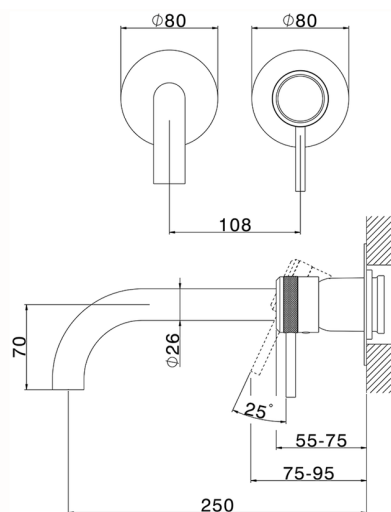

Exposed part for single lever washbasin valve CHRONOS_CR00551E

MODEL **CR00551E**

Exposed part for single lever washbasin valve, without concealed part, spout L.250 mm, for item Easy-Box ZB002450 and art. ZB025510

AVAILABLE FINISHINGS

-  **21** 21 Chrome
-  **2F** 2F Brushed Nickel
-  **2Q** 2Q Black Titanium

CHARACTERISTICS

Installation **Concealed**
 Required concealed parts **ZB002450**

Exposed part for single lever washbasin valve CHRONOS_CR00551E

CR00551E

<https://en.huberitalia.com/exposed-part-for-single-lever-washbasin-valve-chronos-cr00551e>

Concealed single lever washbasin mixer Easy-Box CONCEALED_ZB002450

MODEL **ZB002450**

Concealed single lever washbasin mixer
Easy-Box, with protection guard box, without trim kit

AVAILABLE FINISHINGS

04 04 Without finishing

CHARACTERISTICS

Installation	Concealed
Cartridge Spare Parts	ZZ95409000
35 mm Cartridge	
Concealed	1

Piastra/Plate/Plaque/Platte/Placa

2-3mm: XX 56-76

10mm: XX 48-68