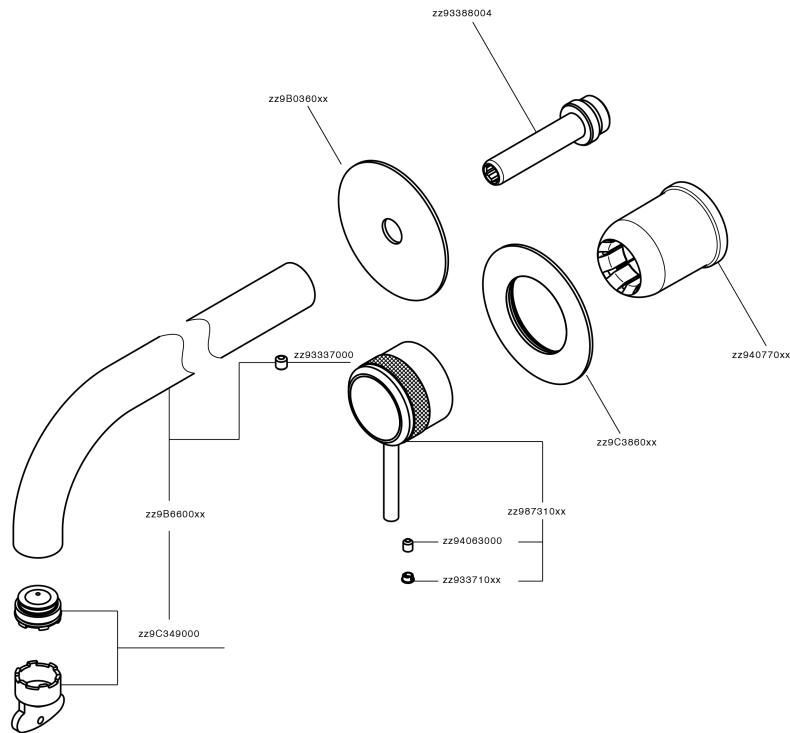

Exposed part for single lever washbasin valve CHRONOS_CR00551E

MODEL **CR00551E**

Exposed part for single lever washbasin valve, without concealed part, spout L.250 mm, for item Easy-Box ZB002450 and art. ZB025510

AVAILABLE FINISHINGS

-  **21** 21 Chrome
-  **2F** 2F Brushed Nickel
-  **2Q** 2Q Black Titanium

CHARACTERISTICS

Installation **Concealed**
 Required concealed parts **ZB002450**

Exposed part for single lever washbasin valve CHRONOS_CR00551E

CR00551E

<https://en.huberitalia.com/exposed-part-for-single-lever-washbasin-valve-chronos-cr00551e>

Concealed single lever washbasin mixer Easy-Box CONCEALED_ZB002450

MODEL **ZB002450**

Concealed single lever washbasin mixer
Easy-Box, with protection guard box, without trim kit

AVAILABLE FINISHINGS

CHARACTERISTICS

Installation	Concealed
Cartridge Spare Parts	ZZ95409000
35 mm Cartridge	
Concealed	1

Piastra/Plate/Plaque/Platte/Placa

2-3mm: XX 56-76

10mm: XX 48-68

DeviaStop

The Huber Devia Stop technology allows to adjust the water flow and to direct it to the selected output point (overhead soaker, hand shower, etc).