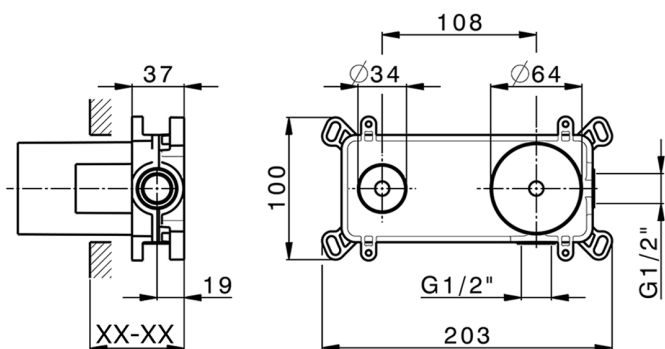

Exposed part for single lever washbasin valve CHRONOS_CR00551E

MODEL **CR00551E**

Exposed part for single lever washbasin valve, without concealed part, spout L.250 mm, for item Easy-Box ZB002450 and art. ZB025510

AVAILABLE FINISHINGS

-  **21** 21 Chrome
-  **2F** 2F Brushed Nickel
-  **2Q** 2Q Black Titanium

CHARACTERISTICS

Installation **Concealed**
 Required concealed parts **ZB002450**

Exposed part for single lever washbasin valve CHRONOS_CR00551E

CR00551E

<https://en.huberitalia.com/exposed-part-for-single-lever-washbasin-valve-chronos-cr00551e>

Concealed single lever washbasin mixer Easy-Box CONCEALED_ZB002450

MODEL **ZB002450**

Concealed single lever washbasin mixer
Easy-Box, with protection guard box, without trim kit

AVAILABLE FINISHINGS

04 04 Without finishing

CHARACTERISTICS

Installation	Concealed
Cartridge Spare Parts	ZZ95409000
35 mm Cartridge	
Concealed	1

Piastra/Plate/Plaque/Platte/Placa

2-3mm: XX 56-76

10mm: XX 48-68