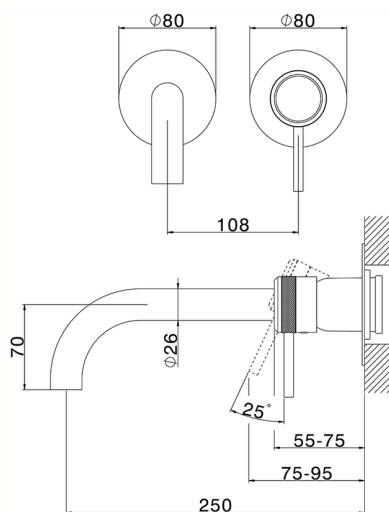

Exposed part for single lever washbasin valve CHRONOS_CR00551E

MODEL **CR00551E**

Exposed part for single lever washbasin valve, without concealed part, spout L.250 mm, for item Easy-Box ZB002450 and art. ZB025510

AVAILABLE FINISHINGS

-  **21** 21 Chrome
-  **2F** 2F Brushed Nickel
-  **2Q** 2Q Black Titanium

CHARACTERISTICS

Installation **Concealed**
 Required concealed parts **ZB002450**

Exposed part for single lever washbasin valve CHRONOS_CR00551E

CR00551E

<https://en.huberitalia.com/exposed-part-for-single-lever-washbasin-valve-chronos-cr00551e>

Concealed single lever washbasin mixer Easy-Box CONCEALED_ZB002450

MODEL **ZB002450**

Concealed single lever washbasin mixer
Easy-Box, with protection guard box, without trim kit

AVAILABLE FINISHINGS

CHARACTERISTICS

Installation	Concealed
Cartridge Spare Parts	ZZ95409000
35 mm Cartridge	
Concealed	1

Piastra/Plate/Plaque/Platte/Placa

2-3mm: XX 56-76

10mm: XX 48-68

DeviaStop

The Huber Devia Stop technology allows to adjust the water flow and to direct it to the selected output point (overhead soaker, hand shower, etc).