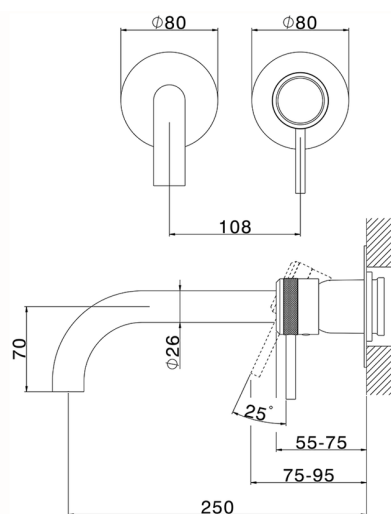

Exposed part for single lever washbasin valve CHRONOS_CR00551E

MODEL **CR00551E**

Exposed part for single lever washbasin valve, without concealed part, spout L.250 mm, for item Easy-Box ZB002450 and art. ZB025510

AVAILABLE FINISHINGS

-  **21** 21 Chrome
-  **2F** 2F Brushed Nickel
-  **2Q** 2Q Black Titanium

CHARACTERISTICS

Installation **Concealed**
 Required concealed parts **ZB002450**

Exposed part for single lever washbasin valve CHRONOS_CR00551E

CR00551E

<https://en.huberitalia.com/exposed-part-for-single-lever-washbasin-valve-chronos-cr00551e>

Concealed single lever washbasin mixer Easy-Box CONCEALED_ZB002450

MODEL **ZB002450**

Concealed single lever washbasin mixer
Easy-Box, with protection guard box, without trim kit

AVAILABLE FINISHINGS

CHARACTERISTICS

Installation	Concealed
Cartridge Spare Parts	ZZ95409000
35 mm Cartridge	
Concealed	1

Piastra/Plate/Plaque/Platte/Placa

2-3mm: XX 56-76

10mm: XX 48-68

DeviaStop

The Huber Devia Stop technology allows to adjust the water flow and to direct it to the selected output point (overhead soaker, hand shower, etc).