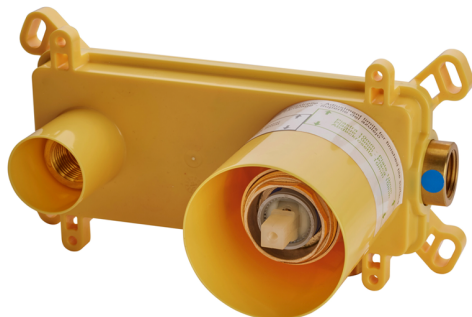

Exposed part for single lever washbasin valve CHRONOS_CR00551E

MODEL **CR00551E**

Exposed part for single lever washbasin valve, without concealed part, spout L.250 mm, for item Easy-Box ZB002450 and art. ZB025510

AVAILABLE FINISHINGS

-  **21** 21 Chrome
-  **2F** 2F Brushed Nickel
-  **2Q** 2Q Black Titanium

CHARACTERISTICS

Installation **Concealed**
 Required concealed parts **ZB002450**

Exposed part for single lever washbasin valve CHRONOS_CR00551E

CR00551E

<https://en.huberitalia.com/exposed-part-for-single-lever-washbasin-valve-chronos-cr00551e>

Concealed single lever washbasin mixer Easy-Box CONCEALED_ZB002450

MODEL **ZB002450**

Concealed single lever washbasin mixer
Easy-Box, with protection guard box, without trim kit

AVAILABLE FINISHINGS

CHARACTERISTICS

Installation	Concealed
Cartridge Spare Parts	ZZ95409000
35 mm Cartridge	
Concealed	1

Piastra/Plate/Plaque/Platte/Placa

2-3mm: XX 56-76

10mm: XX 48-68

DeviaStop

The Huber Devia Stop technology allows to adjust the water flow and to direct it to the selected output point (overhead soaker, hand shower, etc).