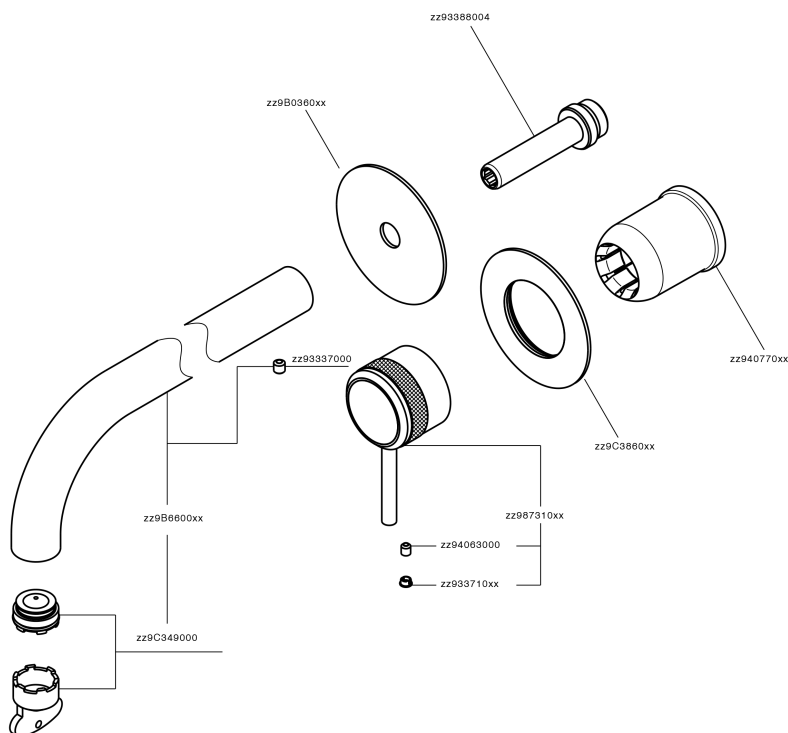

Exposed part for single lever washbasin valve CHRONOS_CR00551E

MODEL **CR00551E**

Exposed part for single lever washbasin valve, without concealed part, spout L.250 mm, for item Easy-Box ZB002450 and art. ZB025510

AVAILABLE FINISHINGS

-  **21** 21 Chrome
-  **2F** 2F Brushed Nickel
-  **2Q** 2Q Black Titanium

CHARACTERISTICS

Installation **Concealed**
 Required concealed parts **ZB002450**

Exposed part for single lever washbasin valve CHRONOS_CR00551E

CR00551E

<https://en.huberitalia.com/exposed-part-for-single-lever-washbasin-valve-chronos-cr00551e>

Concealed single lever washbasin mixer Easy-Box CONCEALED_ZB002450

MODEL **ZB002450**

Concealed single lever washbasin mixer
Easy-Box, with protection guard box, without trim kit

DeviaStop

The Huber Devia Stop technology allows to adjust the water flow and to direct it to the selected output point (overhead soaker, hand shower, etc).

2026-04-06