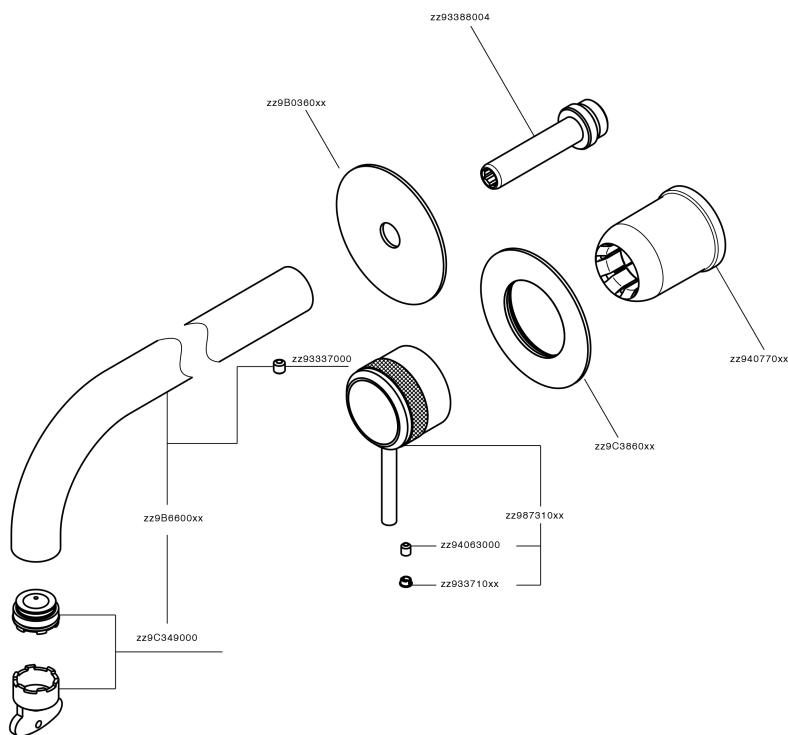

## Exposed part for single lever washbasin valve CHRONOS\_CR00551E

MODEL **CR00551E**

Exposed part for single lever washbasin valve, without concealed part, spout L.250 mm, for item Easy-Box ZB002450 and art. ZB025510

## Exposed part for single lever washbasin valve CHRONOS\_CR00551E

CR00551E

<https://en.huberitalia.com/exposed-part-for-single-lever-washbasin-valve-chronos-cr00551e>

## Concealed single lever washbasin mixer Easy-Box CONCEALED\_ZB002450

MODEL **ZB002450**

Concealed single lever washbasin mixer  
Easy-Box, with protection guard box, without trim kit

AVAILABLE FINISHINGS

### DeviaStop

The Huber Devia Stop technology allows to adjust the water flow and to direct it to the selected output point (overhead soaker, hand shower, etc).

2026-07-01