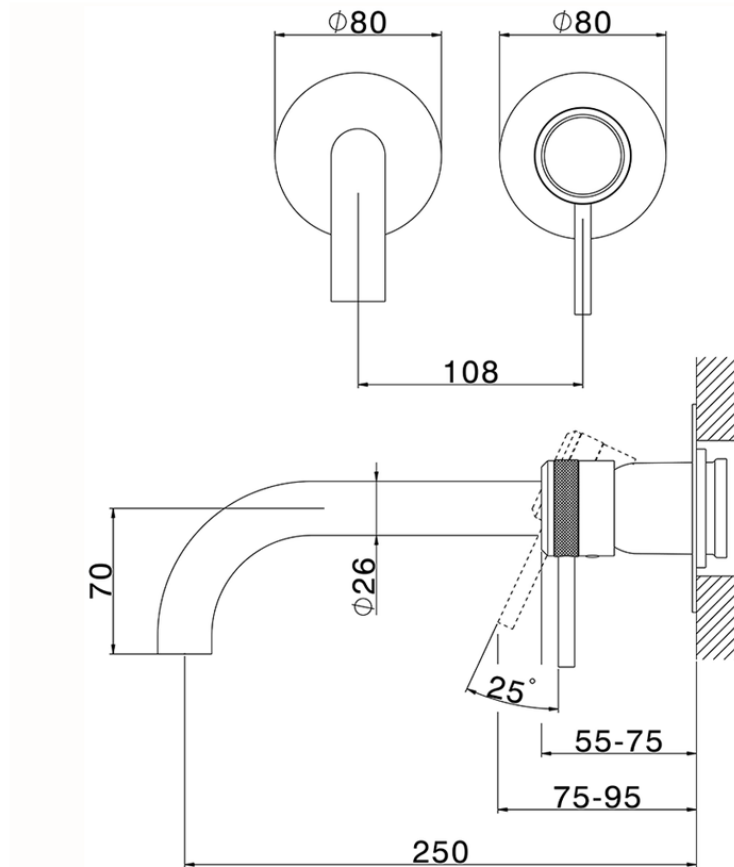

Exposed part for single lever washbasin valve CHRONOS_CR00551E

CR00551E

<https://en.huberitalia.com/exposed-part-for-single-lever-washbasin-valve-chronos-cr00551e>

Piastra/Plate/Plaque/Platte/Placa

2-3mm: XX 56-76

10mm: XX 48-68