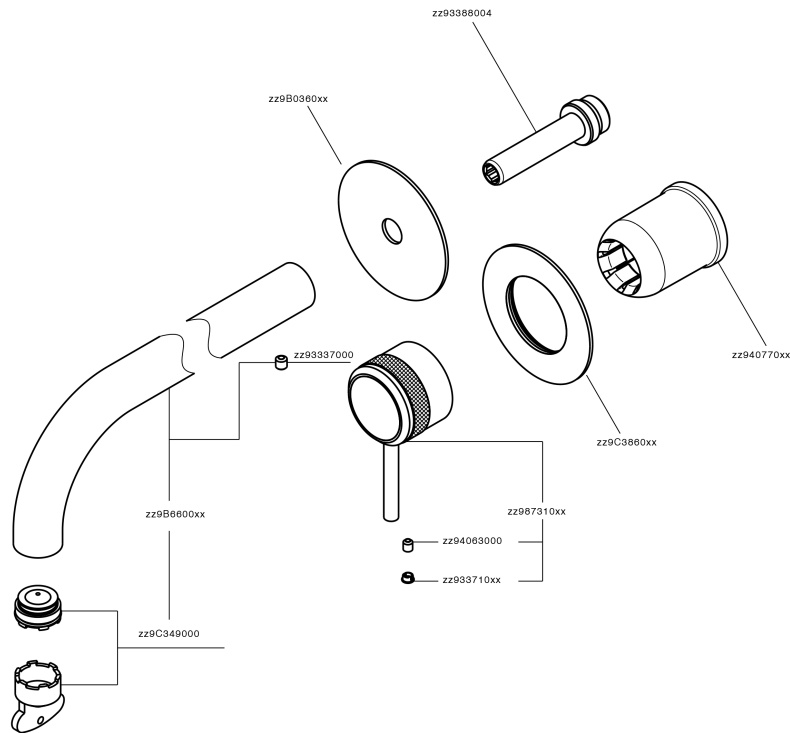

Exposed part for single lever washbasin valve CHRONOS_CR00551E

CR00551E

<https://en.huberitalia.com/exposed-part-for-single-lever-washbasin-valve-chronos-cr00551e>

Concealed single lever washbasin mixer Easy-Box CONCEALED_ZB002450

ZB002450

<https://en.huberitalia.com/concealed-single-lever-washbasin-mixer-easy-box-concealed-zb002450>

2026-05-19