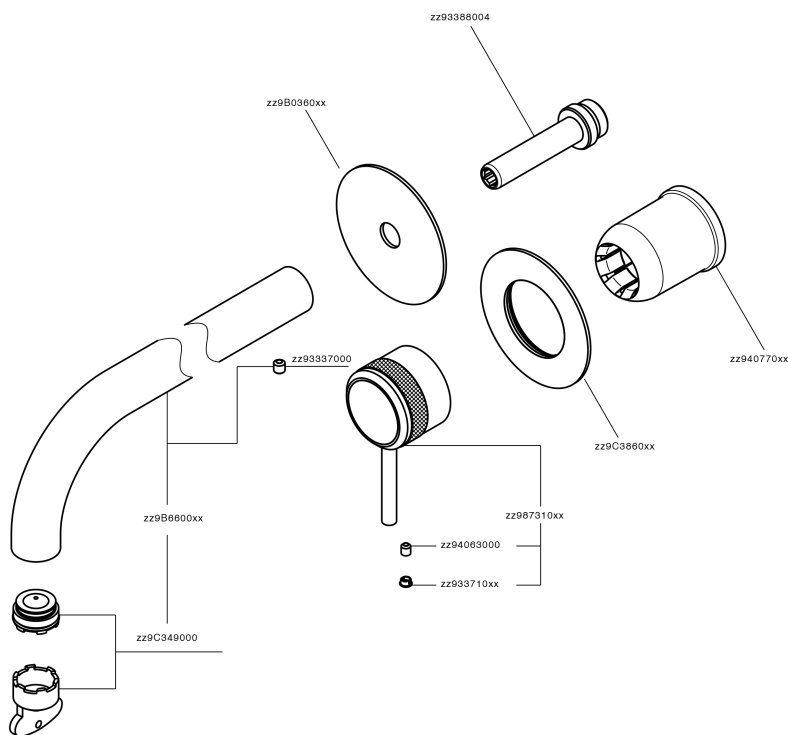

## Exposed part for single lever washbasin valve CHRONOS\_CR00551E

CR00551E

<https://en.huberitalia.com/exposed-part-for-single-lever-washbasin-valve-chronos-cr00551e>

## Concealed single lever washbasin mixer Easy-Box CONCEALED\_ZB002450

ZB002450

<https://en.huberitalia.com/concealed-single-lever-washbasin-mixer-easy-box-concealed-zb002450>

2026-04-09