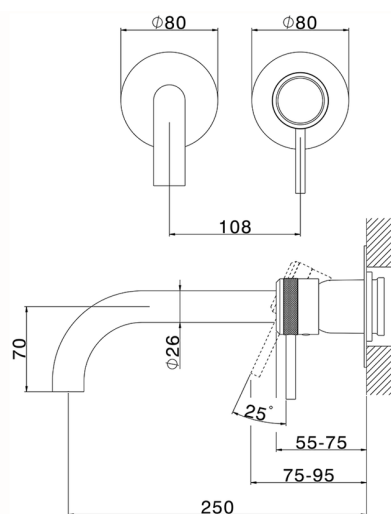

CHARACTERISTICS

Installation **Concealed**
Required concealed parts **ZB002450**