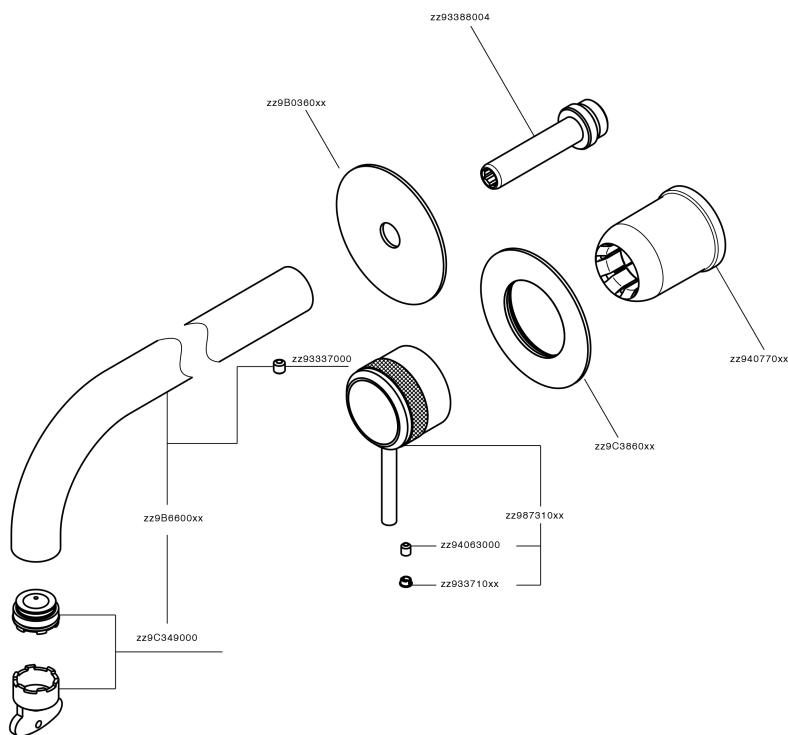

## Exposed part for single lever washbasin valve CHRONOS\_CR00551E

MODEL **CR00551E**

Exposed part for single lever washbasin valve, without concealed part, spout L.250 mm, for item Easy-Box ZB002450 and art. ZB025510

## Exposed part for single lever washbasin valve CHRONOS\_CR00551E

CR00551E

<https://en.huberitalia.com/exposed-part-for-single-lever-washbasin-valve-chronos-cr00551e>

## Concealed single lever washbasin mixer Easy-Box CONCEALED\_ZB002450

MODEL **ZB002450**

Concealed single lever washbasin mixer  
Easy-Box, with protection guard box, without trim kit

AVAILABLE FINISHINGS

### DeviaStop

The Huber Devia Stop technology allows to adjust the water flow and to direct it to the selected output point (overhead soaker, hand shower, etc).

2026-04-09