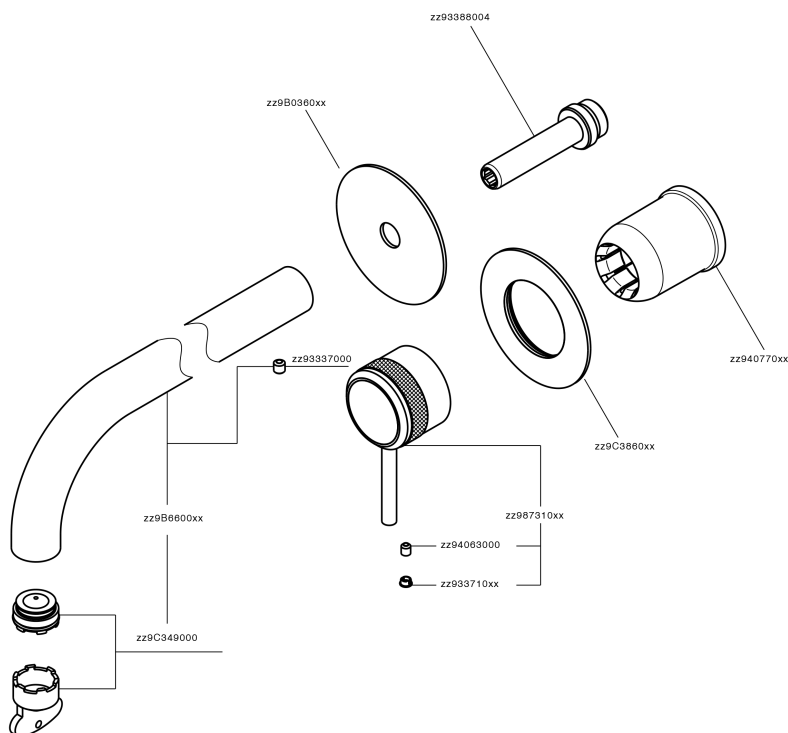

## Exposed part for single lever washbasin valve CHRONOS\_CR00551E

MODEL **CR00551E**

Exposed part for single lever washbasin valve, without concealed part, spout L.250 mm, for item Easy-Box ZB002450 and art. ZB025510

## Exposed part for single lever washbasin valve CHRONOS\_CR00551E

CR00551E

<https://en.huberitalia.com/exposed-part-for-single-lever-washbasin-valve-chronos-cr00551e>

## Concealed single lever washbasin mixer Easy-Box CONCEALED\_ZB002450

MODEL **ZB002450**

Concealed single lever washbasin mixer  
Easy-Box, with protection guard box, without trim kit

AVAILABLE FINISHINGS

### DeviaStop

The Huber Devia Stop technology allows to adjust the water flow and to direct it to the selected output point (overhead soaker, hand shower, etc).

2026-06-09