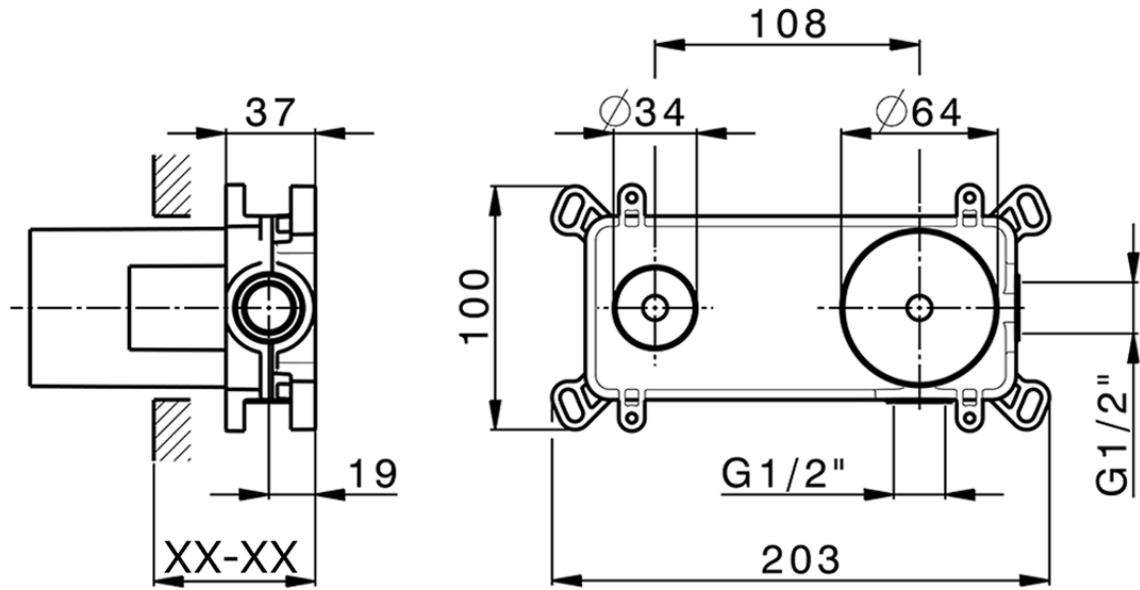

## Exposed part for single lever washbasin valve CHRONOS\_CR00551E

CR00551E

<https://en.huberitalia.com/exposed-part-for-single-lever-washbasin-valve-chronos-cr00551e>

Piastra/Plate/Plaque/Platte/Placa

2-3mm: XX 56-76

10mm: XX 48-68