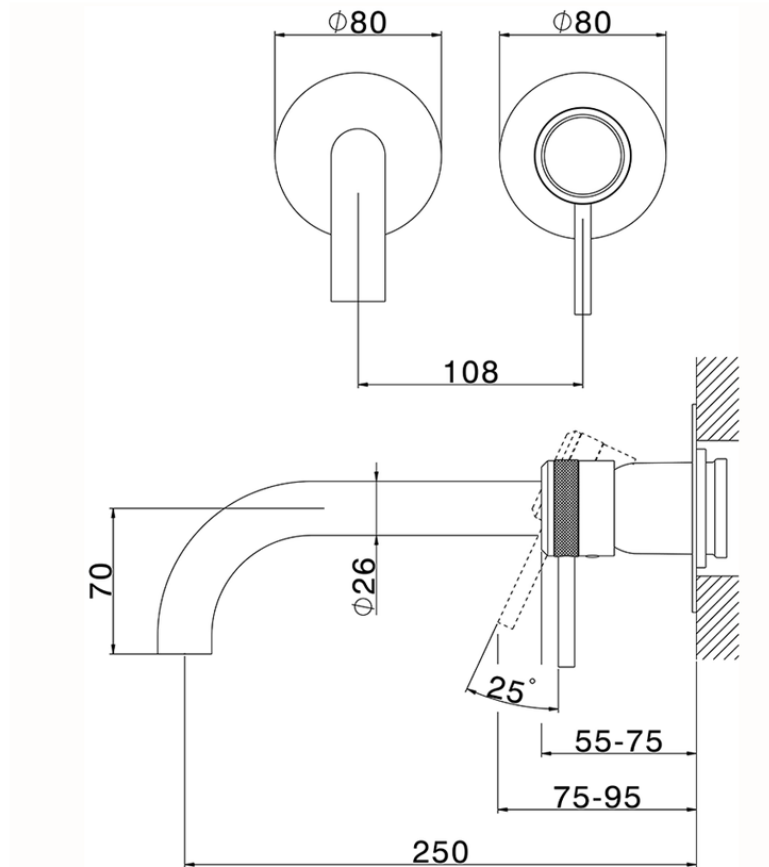

## Exposed part for single lever washbasin valve CHRONOS\_CR00551E

CR00551E

<https://en.huberitalia.com/exposed-part-for-single-lever-washbasin-valve-chronos-cr00551e>

Piastra/Plate/Plaque/Platte/Placa

2-3mm: XX 56-76

10mm: XX 48-68