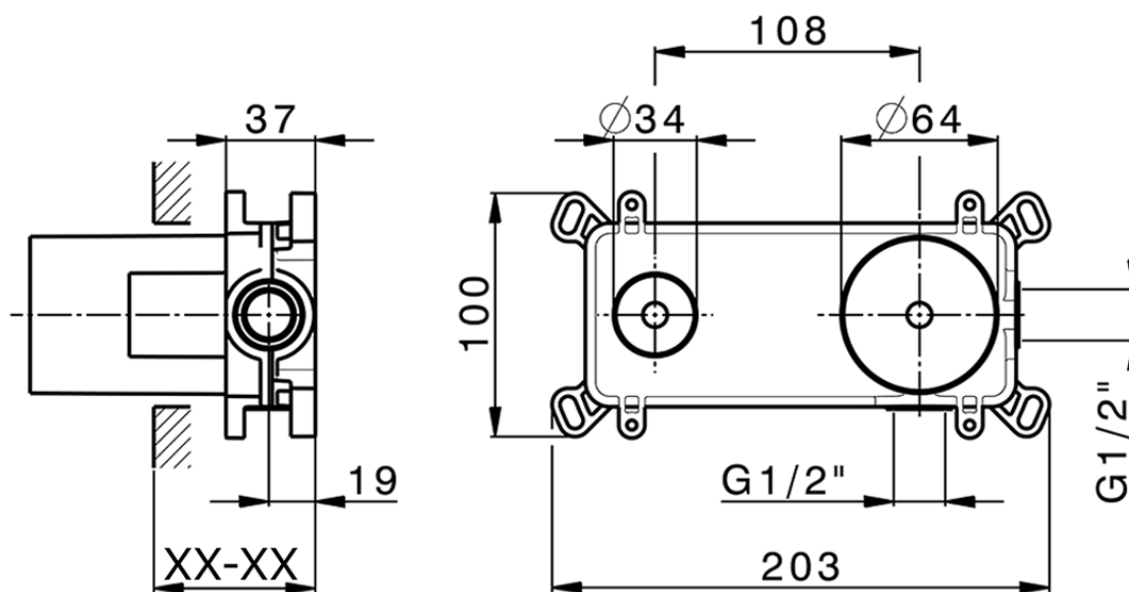

Exposed part for single lever washbasin valve CHRONOS_CR00551E

CR00551E

<https://en.huberitalia.com/exposed-part-for-single-lever-washbasin-valve-chronos-cr00551e>

Piastra/Plate/Plaque/Platte/Placa

2-3mm: XX 56-76

10mm: XX 48-68