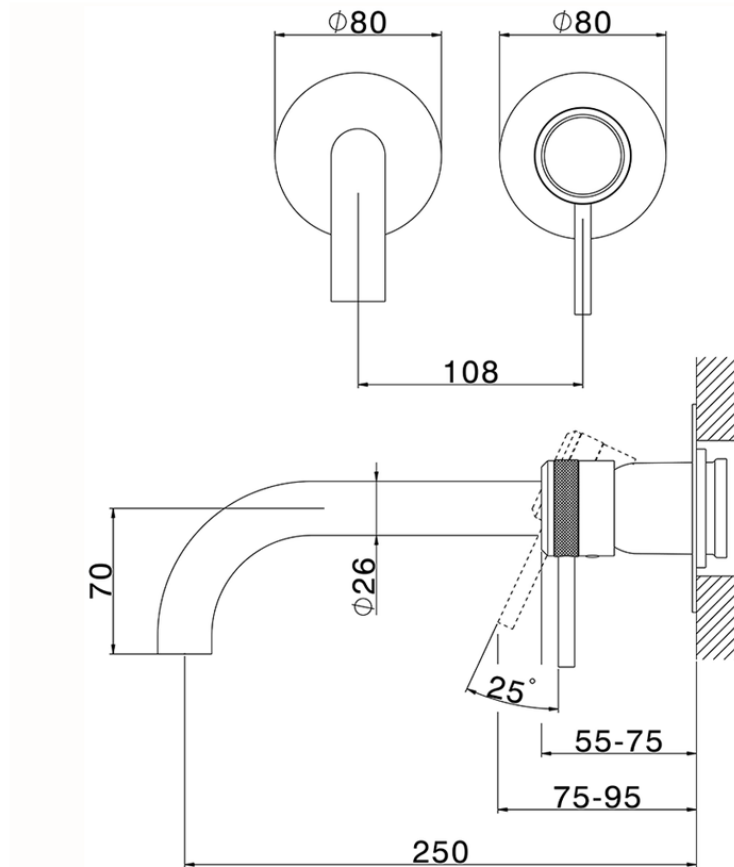

## Exposed part for single lever washbasin valve CHRONOS\_CR00551E

CR00551E

<https://en.huberitalia.com/exposed-part-for-single-lever-washbasin-valve-chronos-cr00551e>

Piastra/Plate/Plaque/Platte/Placa

2-3mm: XX 56-76

10mm: XX 48-68