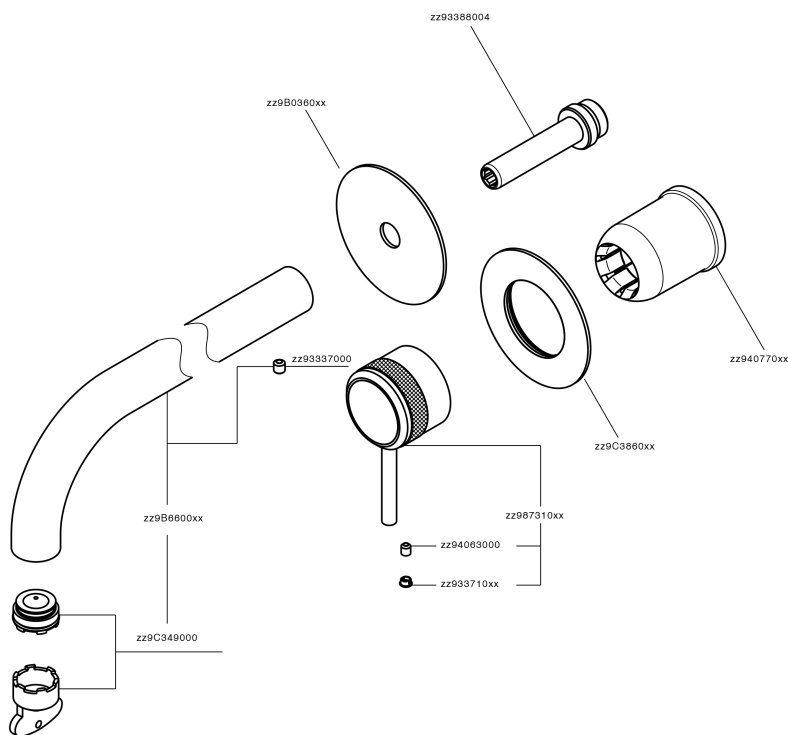

## Exposed part for single lever washbasin valve CHRONOS\_CR00551E

CR00551E

<https://en.huberitalia.com/exposed-part-for-single-lever-washbasin-valve-chronos-cr00551e>

## Concealed single lever washbasin mixer Easy-Box CONCEALED\_ZB002450

ZB002450

<https://en.huberitalia.com/concealed-single-lever-washbasin-mixer-easy-box-concealed-zb002450>

2026-04-28