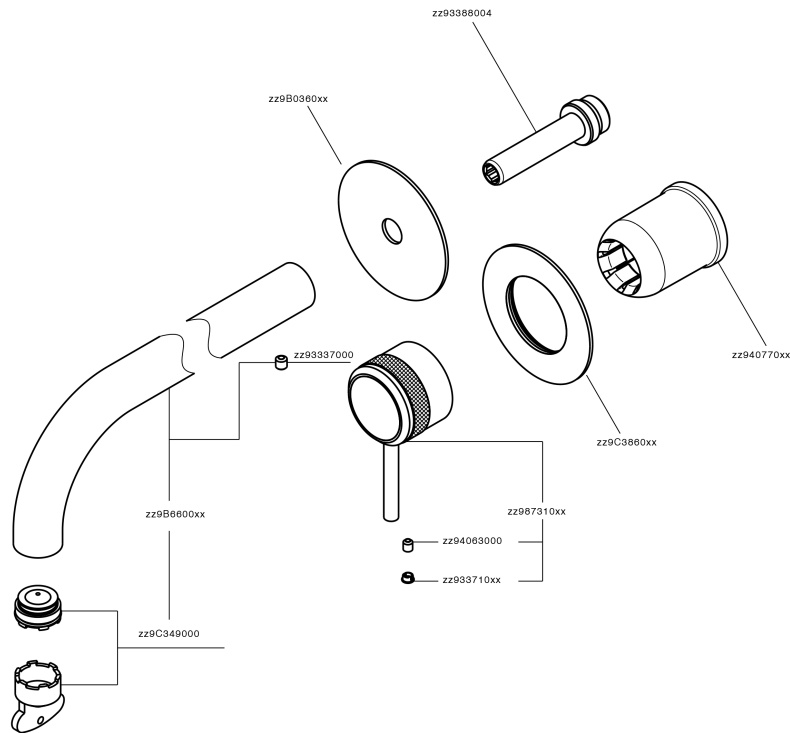

## Exposed part for single lever washbasin valve CHRONOS\_CR00551E

CR00551E

<https://en.huberitalia.com/exposed-part-for-single-lever-washbasin-valve-chronos-cr00551e>

## Concealed single lever washbasin mixer Easy-Box CONCEALED\_ZB002450

ZB002450

<https://en.huberitalia.com/concealed-single-lever-washbasin-mixer-easy-box-concealed-zb002450>

2026-04-05