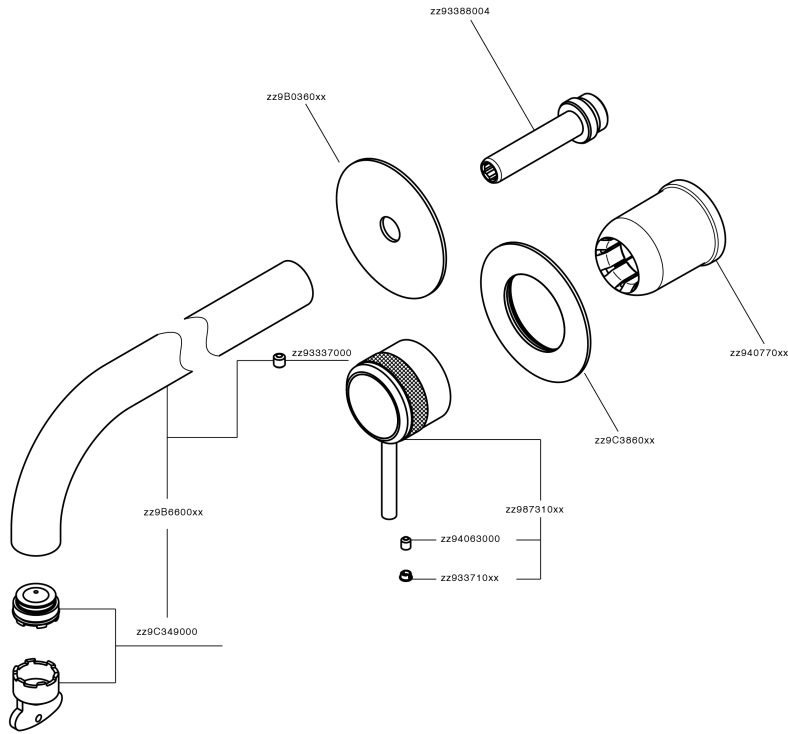

Exposed part for single lever washbasin valve CHRONOS_CR00551E

CR00551E

<https://en.huberitalia.com/exposed-part-for-single-lever-washbasin-valve-chronos-cr00551e>

Concealed single lever washbasin mixer Easy-Box CONCEALED_ZB002450

ZB002450

<https://en.huberitalia.com/concealed-single-lever-washbasin-mixer-easy-box-concealed-zb002450>

2026-05-19