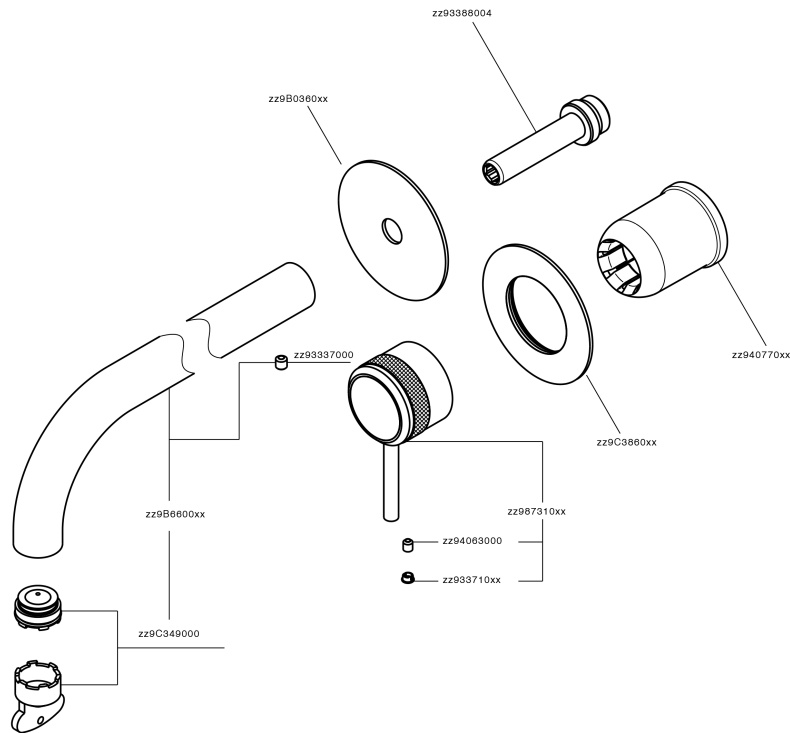

Exposed part for single lever washbasin valve CHRONOS_CR00551E

CR00551E

<https://en.huberitalia.com/exposed-part-for-single-lever-washbasin-valve-chronos-cr00551e>

Concealed single lever washbasin mixer Easy-Box CONCEALED_ZB002450

ZB002450

<https://en.huberitalia.com/concealed-single-lever-washbasin-mixer-easy-box-concealed-zb002450>

2026-06-09