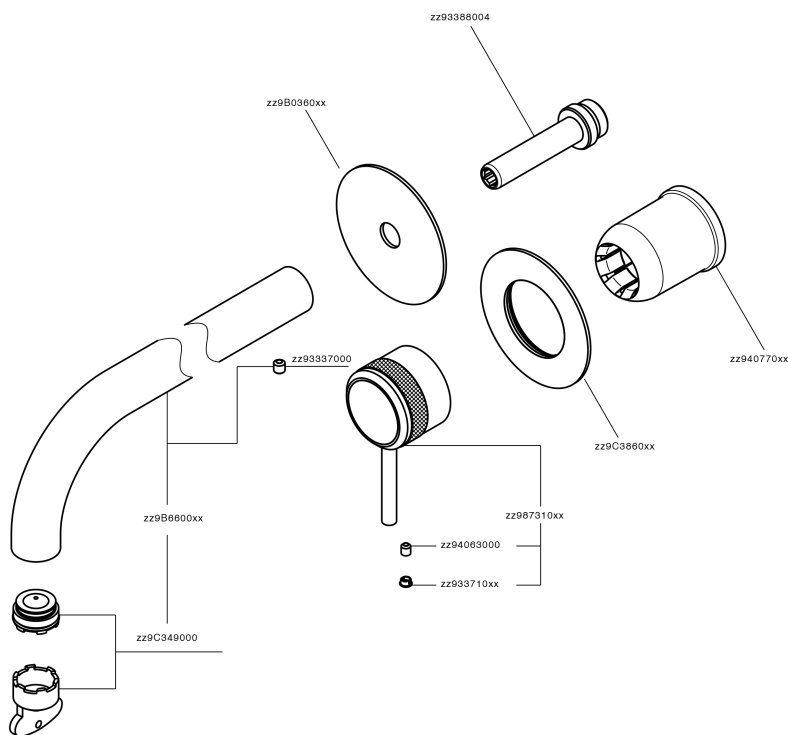

Exposed part for single lever washbasin valve CHRONOS_CR00551E

CR00551E

<https://en.huberitalia.com/exposed-part-for-single-lever-washbasin-valve-chronos-cr00551e>

Concealed single lever washbasin mixer Easy-Box CONCEALED_ZB002450

ZB002450

<https://en.huberitalia.com/concealed-single-lever-washbasin-mixer-easy-box-concealed-zb002450>

2026-07-01