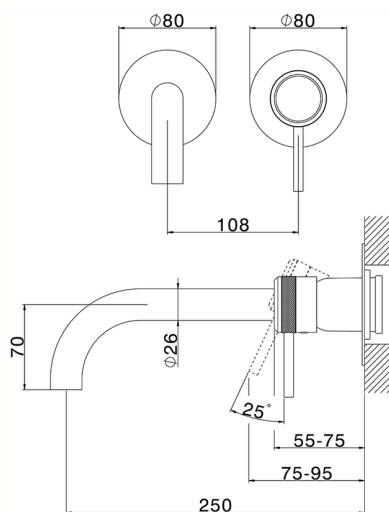

Exposed part for single lever washbasin valve CHRONOS_CR00551E

MODEL **CR00551E**

Exposed part for single lever washbasin valve, without concealed part, spout L.250 mm, for item Easy-Box ZB002450 and art. ZB025510

AVAILABLE FINISHINGS

-  **21** 21 Chrome
-  **2F** 2F Brushed Nickel
-  **2Q** 2Q Black Titanium

CHARACTERISTICS

Installation **Concealed**
 Required concealed parts **ZB002450**

Exposed part for single lever washbasin valve CHRONOS_CR00551E

CR00551E

<https://en.huberitalia.com/exposed-part-for-single-lever-washbasin-valve-chronos-cr00551e>

Concealed single lever washbasin mixer Easy-Box CONCEALED_ZB002450

MODEL **ZB002450**

Concealed single lever washbasin mixer
Easy-Box, with protection guard box, without trim kit

AVAILABLE FINISHINGS

04 04 Without finishing

CHARACTERISTICS

Installation	Concealed
Cartridge Spare Parts	ZZ95409000
35 mm Cartridge	
Concealed	1

Piastra/Plate/Plaque/Platte/Placa

2-3mm: XX 56-76

10mm: XX 48-68