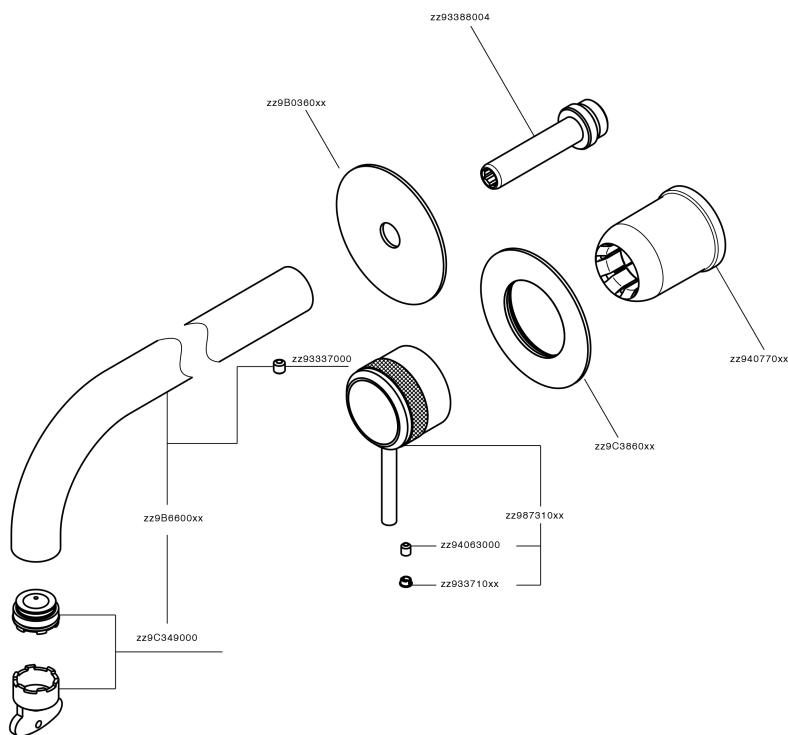

Exposed part for single lever washbasin valve CHRONOS_CR00551E

MODEL **CR00551E**

Exposed part for single lever washbasin valve, without concealed part, spout L.250 mm, for item Easy-Box ZB002450 and art. ZB025510

AVAILABLE FINISHINGS

-  **21** 21 Chrome
-  **2F** 2F Brushed Nickel
-  **2Q** 2Q Black Titanium

CHARACTERISTICS

Installation **Concealed**
 Required concealed parts **ZB002450**

Exposed part for single lever washbasin valve CHRONOS_CR00551E

CR00551E

<https://en.huberitalia.com/exposed-part-for-single-lever-washbasin-valve-chronos-cr00551e>

Concealed single lever washbasin mixer Easy-Box CONCEALED_ZB002450

MODEL **ZB002450**

Concealed single lever washbasin mixer
Easy-Box, with protection guard box, without trim kit

AVAILABLE FINISHINGS

CHARACTERISTICS

Installation	Concealed
Cartridge Spare Parts	ZZ95409000
35 mm Cartridge	
Concealed	1

Piastra/Plate/Plaque/Platte/Placa

2-3mm: XX 56-76

10mm: XX 48-68

DeviaStop

The Huber Devia Stop technology allows to adjust the water flow and to direct it to the selected output point (overhead soaker, hand shower, etc).