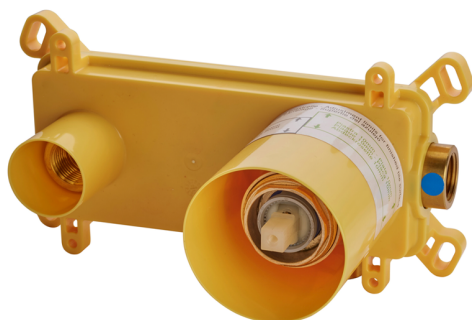

Exposed part for single lever washbasin valve CHRONOS_CR00551E

MODEL **CR00551E**

Exposed part for single lever washbasin valve, without concealed part, spout L.250 mm, for item Easy-Box ZB002450 and art. ZB025510

AVAILABLE FINISHINGS

-  **21** 21 Chrome
-  **2F** 2F Brushed Nickel
-  **2Q** 2Q Black Titanium

CHARACTERISTICS

Installation **Concealed**
 Required concealed parts **ZB002450**

Exposed part for single lever washbasin valve CHRONOS_CR00551E

CR00551E

<https://en.huberitalia.com/exposed-part-for-single-lever-washbasin-valve-chronos-cr00551e>

Concealed single lever washbasin mixer Easy-Box CONCEALED_ZB002450

MODEL **ZB002450**

Concealed single lever washbasin mixer
Easy-Box, with protection guard box, without trim kit

AVAILABLE FINISHINGS

04 04 Without finishing

CHARACTERISTICS

Installation	Concealed
Cartridge Spare Parts	ZZ95409000
35 mm Cartridge	
Concealed	1

Piastra/Plate/Plaque/Platte/Placa

2-3mm: XX 56-76

10mm: XX 48-68