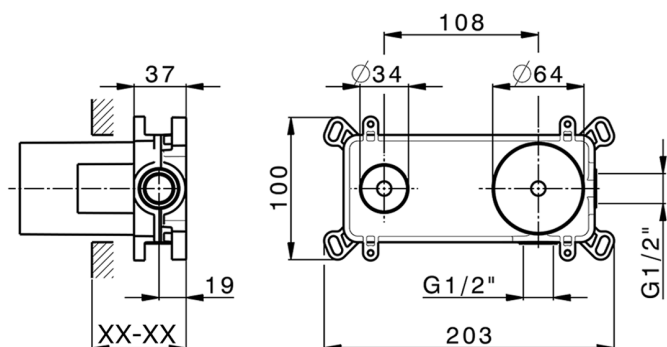

Exposed part for single lever washbasin valve CHRONOS_CR00551E

MODEL **CR00551E**

Exposed part for single lever washbasin valve, without concealed part, spout L.250 mm, for item Easy-Box ZB002450 and art. ZB025510

AVAILABLE FINISHINGS

-  **21** 21 Chrome
-  **2F** 2F Brushed Nickel
-  **2Q** 2Q Black Titanium

CHARACTERISTICS

Installation **Concealed**
 Required concealed parts **ZB002450**

Exposed part for single lever washbasin valve CHRONOS_CR00551E

CR00551E

<https://en.huberitalia.com/exposed-part-for-single-lever-washbasin-valve-chronos-cr00551e>

Concealed single lever washbasin mixer Easy-Box CONCEALED_ZB002450

MODEL **ZB002450**

Concealed single lever washbasin mixer
Easy-Box, with protection guard box, without trim kit

AVAILABLE FINISHINGS

04 04 Without finishing

CHARACTERISTICS

Installation	Concealed
Cartridge Spare Parts	ZZ95409000
35 mm Cartridge	
Concealed	1

Piastra/Plate/Plaque/Platte/Placa

2-3mm: XX 56-76

10mm: XX 48-68