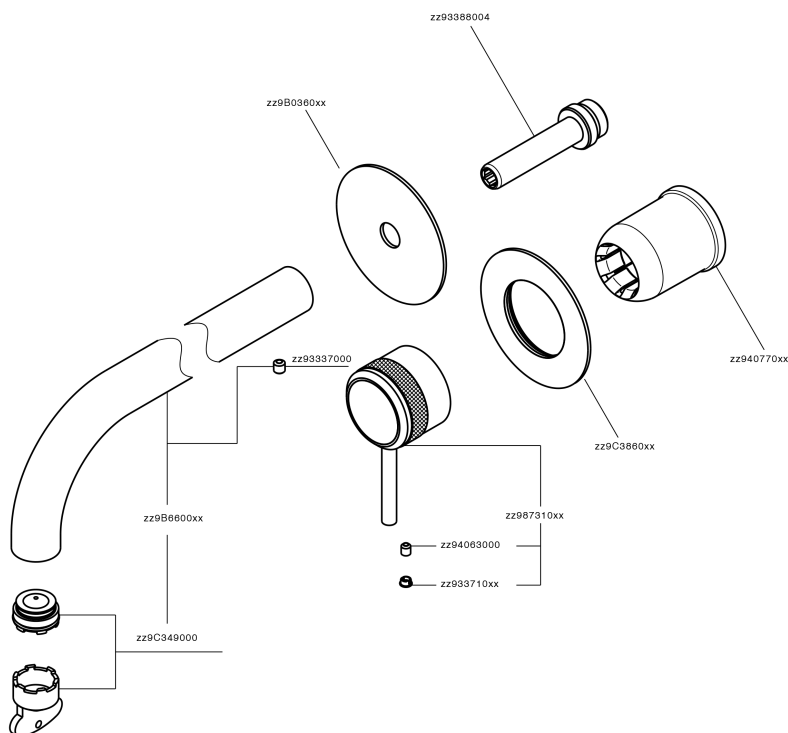

Exposed part for single lever washbasin valve CHRONOS_CR00551E

MODEL **CR00551E**

Exposed part for single lever washbasin valve, without concealed part, spout L.250 mm, for item Easy-Box ZB002450 and art. ZB025510

AVAILABLE FINISHINGS

-  **21** 21 Chrome
-  **2F** 2F Brushed Nickel
-  **2Q** 2Q Black Titanium

CHARACTERISTICS

Installation **Concealed**
 Required concealed parts **ZB002450**

Exposed part for single lever washbasin valve CHRONOS_CR00551E

CR00551E

<https://en.huberitalia.com/exposed-part-for-single-lever-washbasin-valve-chronos-cr00551e>

Concealed single lever washbasin mixer Easy-Box CONCEALED_ZB002450

MODEL **ZB002450**

Concealed single lever washbasin mixer
Easy-Box, with protection guard box, without trim kit

AVAILABLE FINISHINGS

CHARACTERISTICS

Installation	Concealed
Cartridge Spare Parts	ZZ95409000
35 mm Cartridge	
Concealed	1

Piastra/Plate/Plaque/Platte/Placa

2-3mm: XX 56-76

10mm: XX 48-68

DeviaStop

The Huber Devia Stop technology allows to adjust the water flow and to direct it to the selected output point (overhead soaker, hand shower, etc).