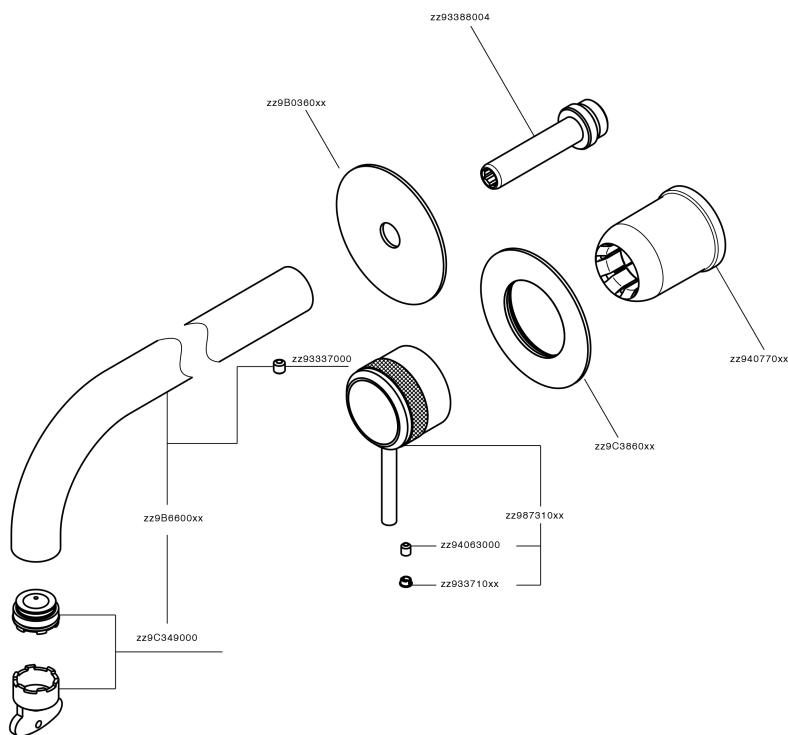

Exposed part for single lever washbasin valve CHRONOS_CR00551E

MODEL **CR00551E**

Exposed part for single lever washbasin valve, without concealed part, spout L.250 mm, for item Easy-Box ZB002450 and art. ZB025510

AVAILABLE FINISHINGS

-  **21** 21 Chrome
-  **2F** 2F Brushed Nickel
-  **2Q** 2Q Black Titanium

CHARACTERISTICS

Installation **Concealed**
 Required concealed parts **ZB002450**

Exposed part for single lever washbasin valve CHRONOS_CR00551E

CR00551E

<https://en.huberitalia.com/exposed-part-for-single-lever-washbasin-valve-chronos-cr00551e>

Concealed single lever washbasin mixer Easy-Box CONCEALED_ZB002450

MODEL **ZB002450**

Concealed single lever washbasin mixer
Easy-Box, with protection guard box, without trim kit

DeviaStop

The Huber Devia Stop technology allows to adjust the water flow and to direct it to the selected output point (overhead soaker, hand shower, etc).

2026-04-11