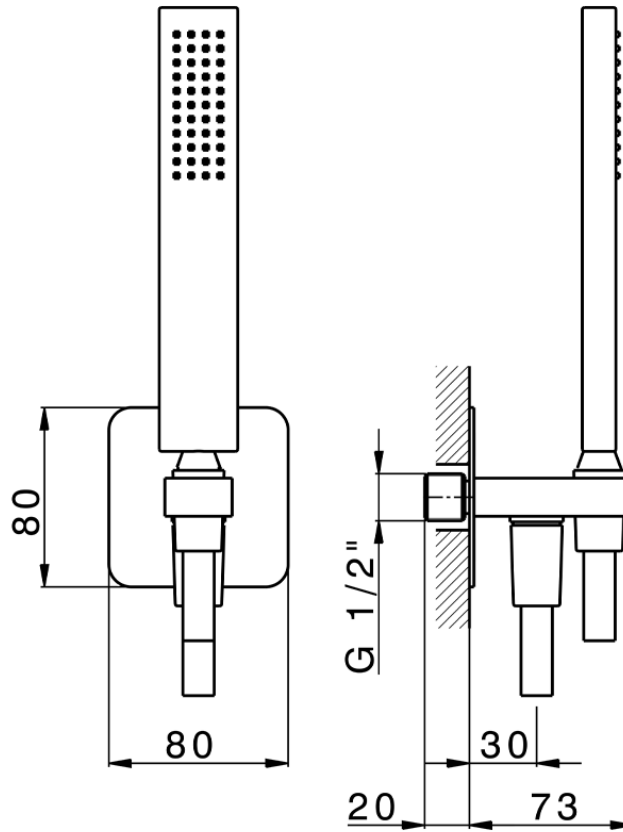

Shower set with wall elbow PUSH&SHOWER_SS0G5110

SS0G5110

<https://en.huberitalia.com/shower-set-with-wall-elbow-pushshower-ss0g5110>

2024-11-15