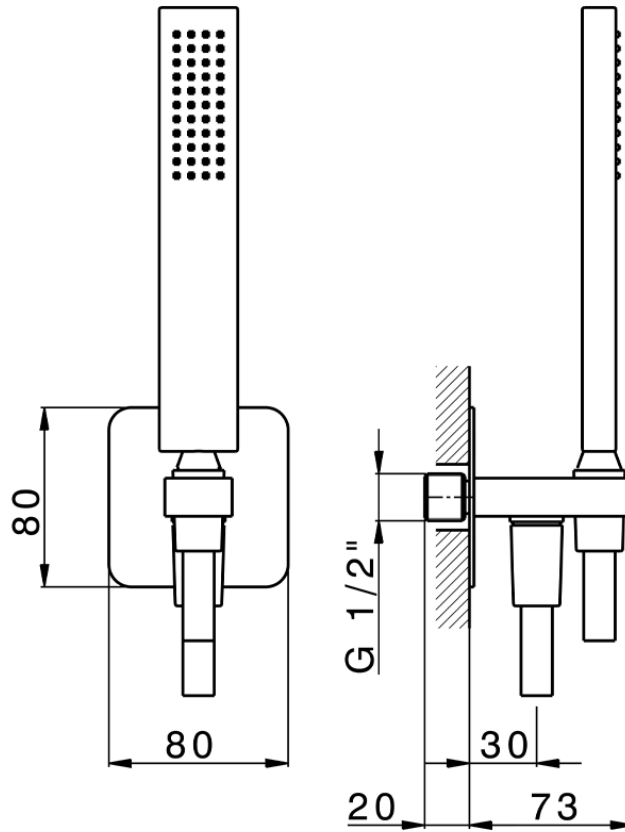

Shower set with wall elbow PUSH&SHOWER_SS0G5110

SS0G5110

<https://en.huberitalia.com/shower-set-with-wall-elbow-pushshower-ss0g5110>

2024-11-15