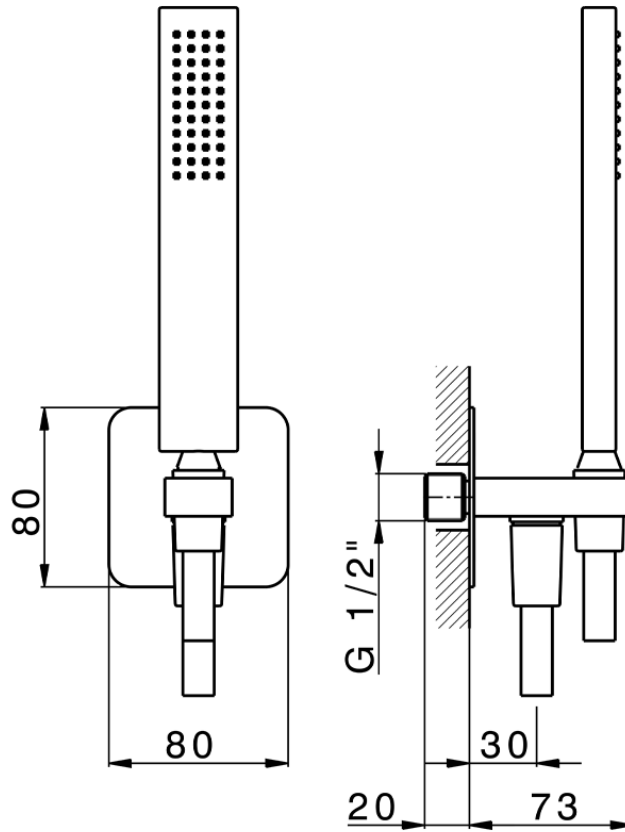

## Shower set with wall elbow PUSH&SHOWER\_SS0G5110

SS0G5110

<https://en.huberitalia.com/shower-set-with-wall-elbow-pushshower-ss0g5110>

2024-11-15