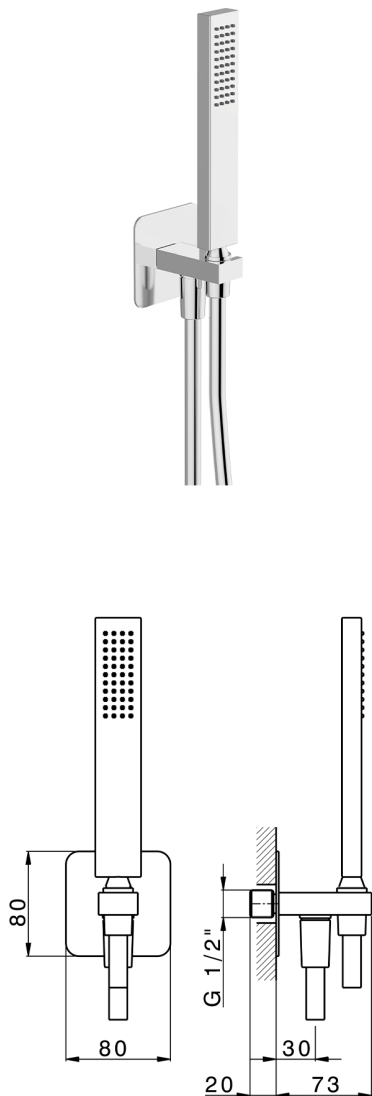

## Shower set with wall elbow PUSH&SHOWER\_SS0G5110

MODEL **SS0G5110**

Shower set with wall elbow, wall mounted handshower holder, 35x15mm Brass minimal one spray handshower, 80x80mm rounded plate, 150cm smooth SUPREME flexible hose

### AVAILABLE FINISHINGS

-  **21** 21 Chrome
-  **24** 24 Gold
-  **26** 26 Old Copper
-  **2B** 2B Polished Nickel
-  **2F** 2F Brushed Nickel
-  **2W** 2W Brushed Gold
-  **3W** 3W Brushed Black Titanium
-  **5G** 5G Rose Gold
-  **40** 40 Matt Black