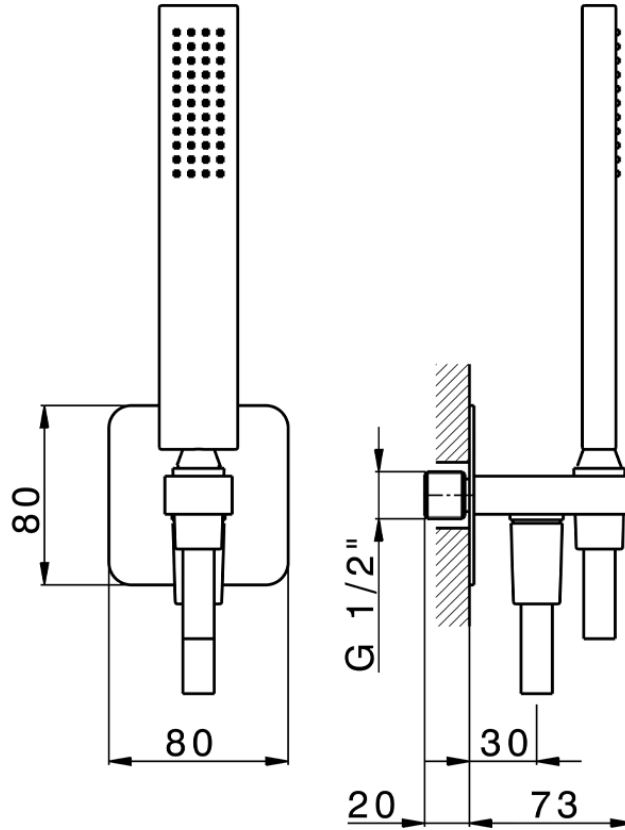

Shower set with wall elbow PUSH&SHOWER_SS0G5110

SS0G5110

<https://en.huberitalia.com/shower-set-with-wall-elbow-pushshower-ss0g5110>

2024-11-15