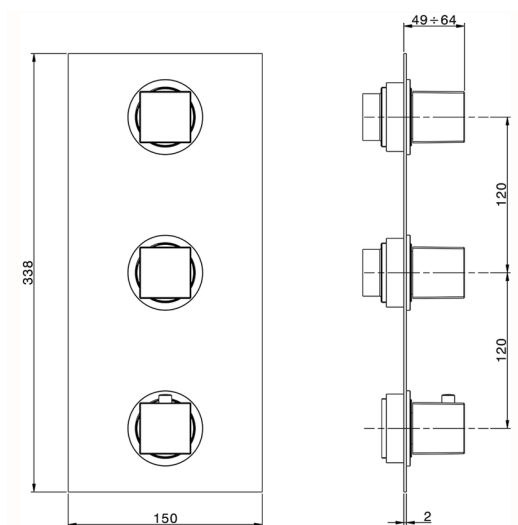

Cover Part for 2 Function Concealed Thermo Valve NUOVA EGO_NE01V200

MODEL **NE01V200**

Cover Part for 2 Function Concealed Thermo Valve, for item ZB01V200

AVAILABLE FINISHINGS

-  **21** 21 Chrome
-  **2F** 2F Brushed Nickel
-  **40** 40 Matt Black
-  **4Q** 4Q Matt White