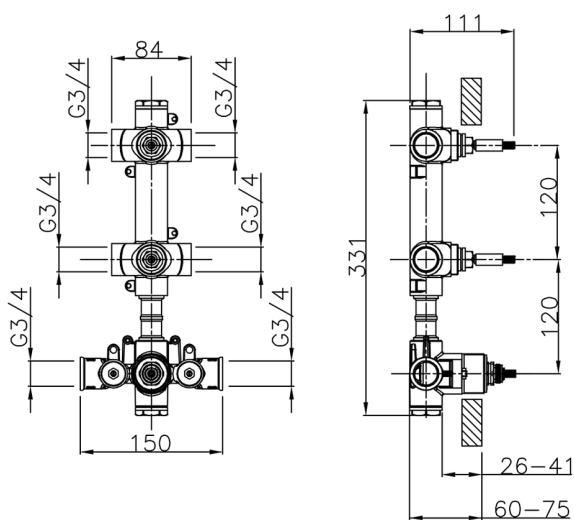

Cover Part for 2 Function Concealed Thermo Valve NUOVA EGO_NE01V200

MODEL **NE01V200**

Cover Part for 2 Function Concealed Thermo Valve, for item ZB01V200

AVAILABLE FINISHINGS

-  **21** 21 Chrome
-  **2F** 2F Brushed Nickel
-  **40** 40 Matt Black
-  **4Q** 4Q Matt White

2 Function Concealed Thermostatic Valve CONCEALED_ZB01V200

MODEL **ZB01V200**

2 Function Concealed Thermostatic Valve

AVAILABLE FINISHINGS

CHARACTERISTICS

Installation	Concealed
Cartridge Spare Parts	23.51A.HF
HF Thermostatic Valve	
Concealed	1