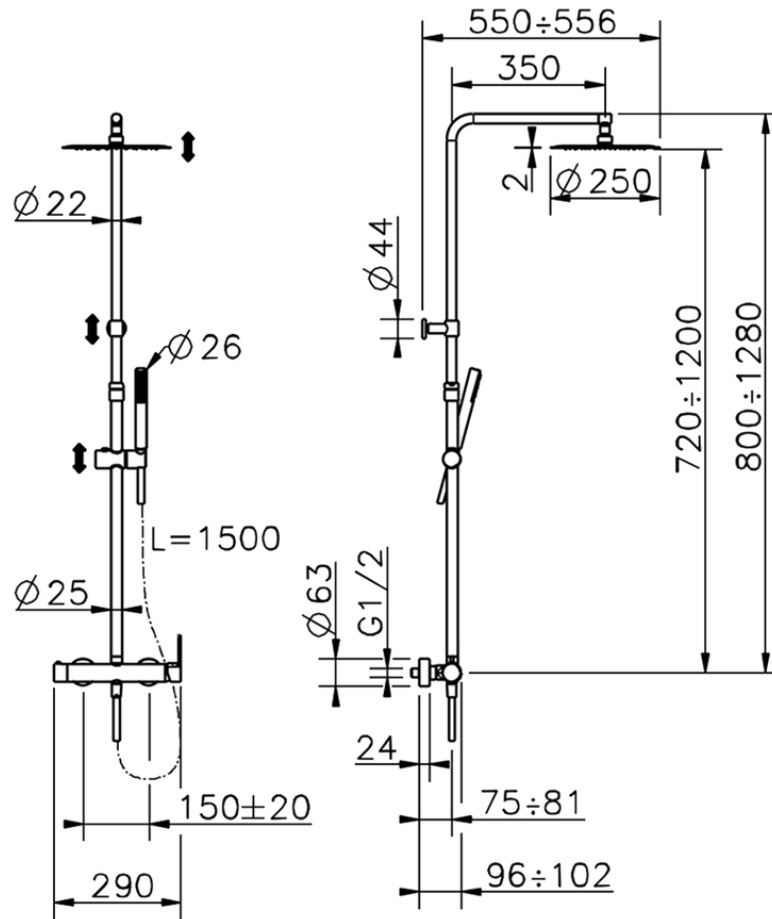

2-function single lever shower set COLUMNS\_H2004032

H2004032

<https://en.huberitalia.com/2-function-single-lever-shower-set-columns-h2004032>

2025-04-25