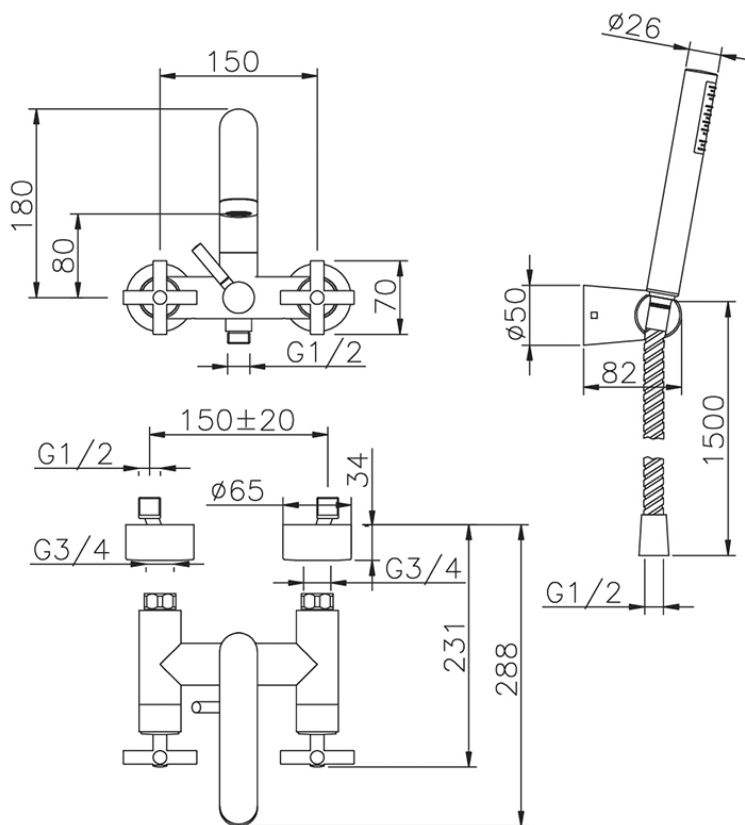

Bath mixer, full equipment SUITE_SU000120

SU000120

<https://en.huberitalia.com/bath-mixer-full-equipment-suite-su000120>

2024-11-15