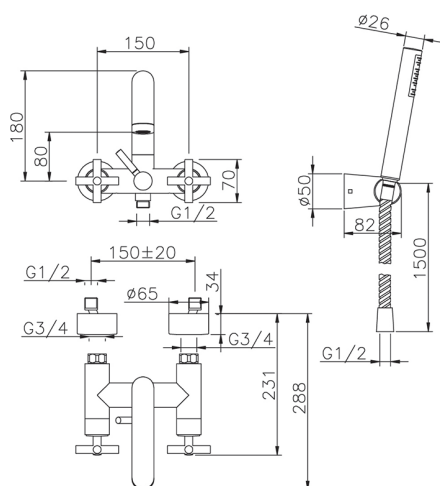

CHARACTERISTICS

2024-11-15