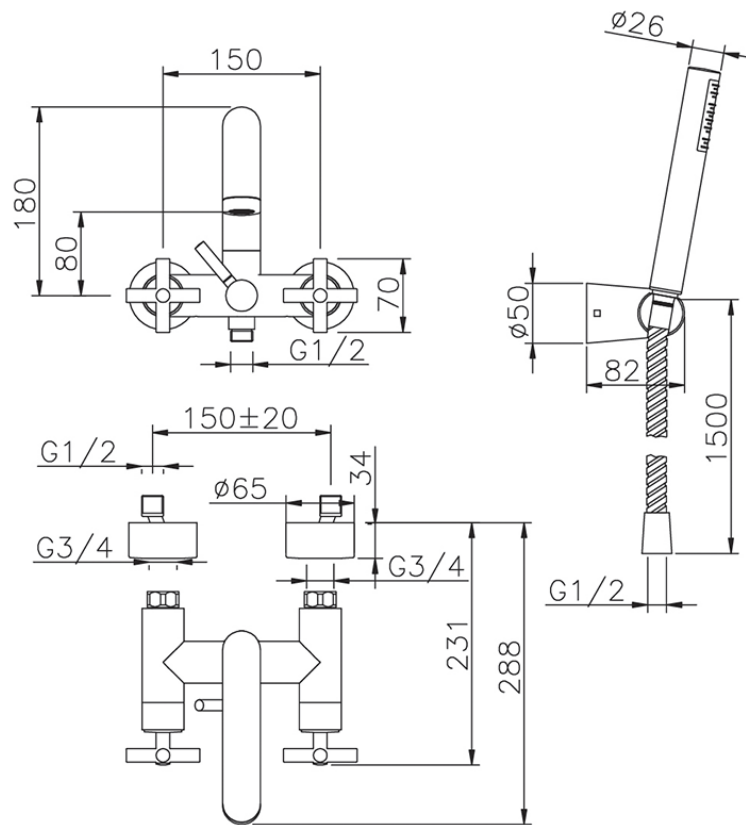

Bath mixer, full equipment SUITE_SU000120

SU000120

<https://en.huberitalia.com/bath-mixer-full-equipment-suite-su000120>

2024-11-15