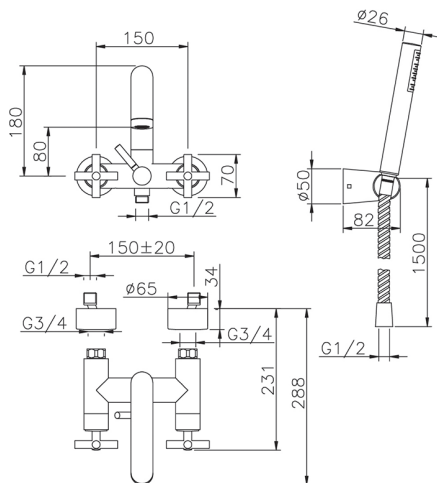

CHARACTERISTICS

2024-11-15