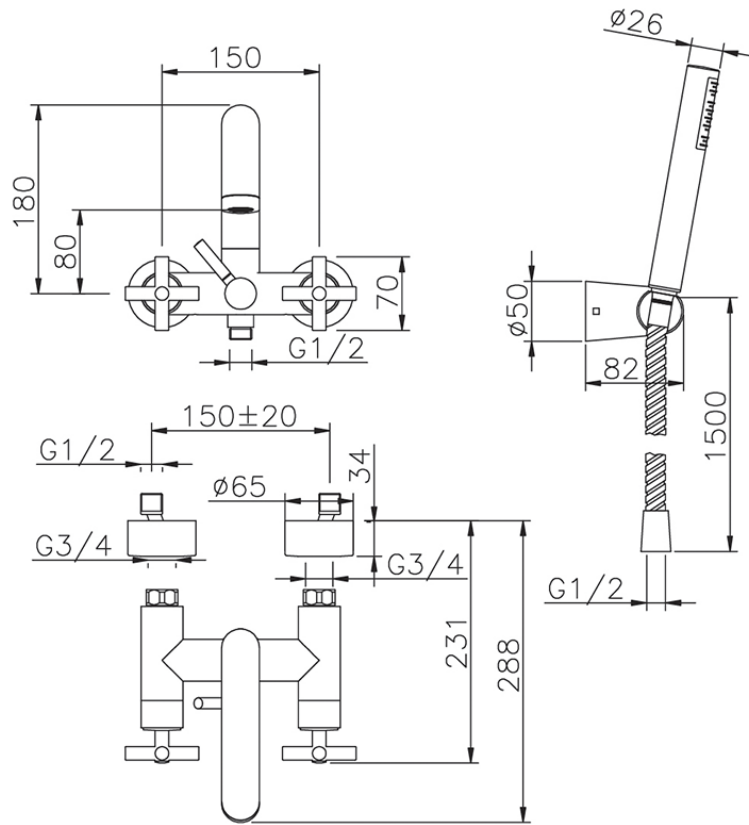

Bath mixer, full equipment SUITE\_SU000120

SU000120

<https://en.huberitalia.com/bath-mixer-full-equipment-suite-su000120>

2024-11-15