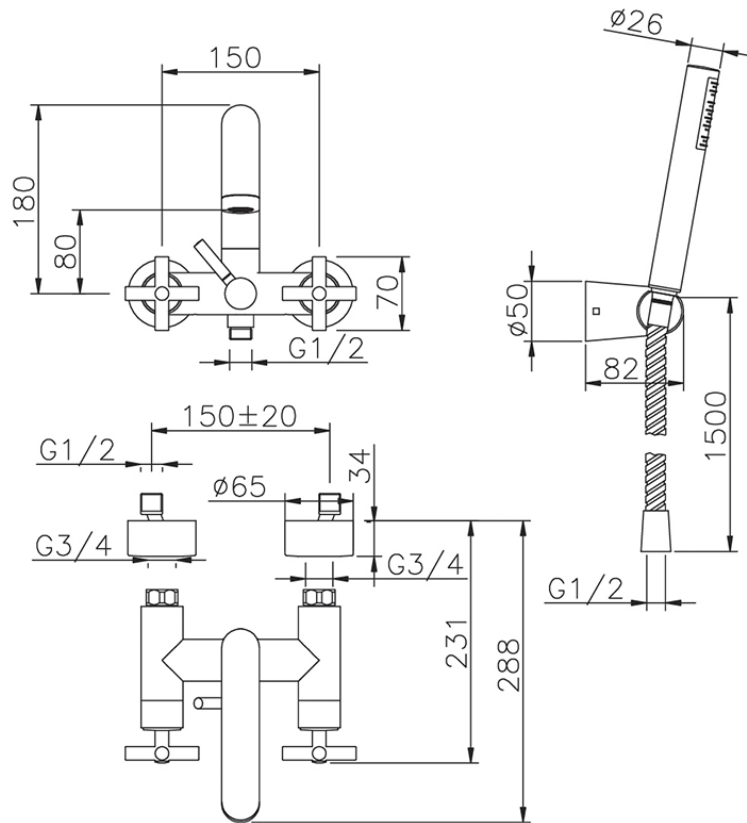

Bath mixer, full equipment SUITE\_SU000120

SU000120

<https://en.huberitalia.com/bath-mixer-full-equipment-suite-su000120>

2024-11-15