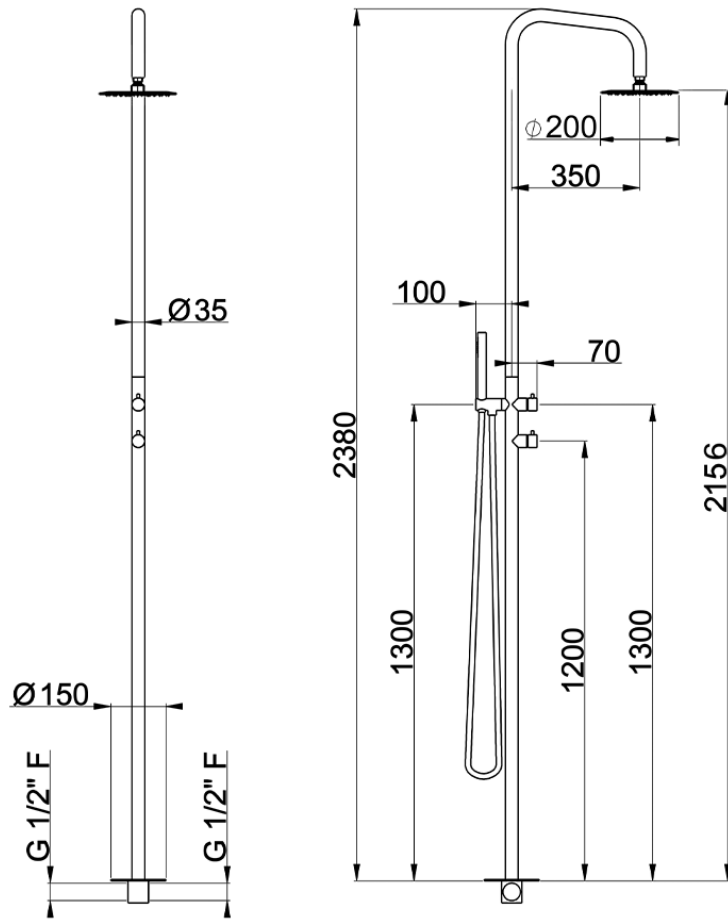

Free Standing Progressive Shower Column COLUMNS\_LX005110

LX005110

<https://en.huberitalia.com/free-standing-progressive-shower-column-columns-lx005110>

2024-11-15