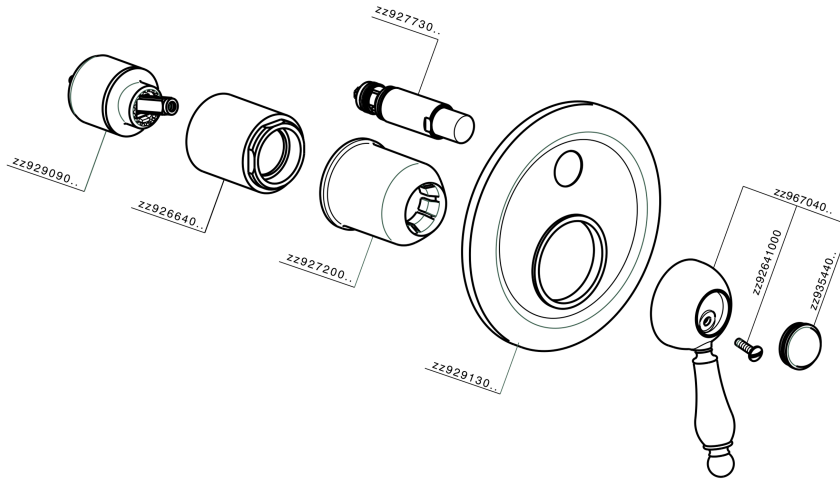

Exposed part for concealed S.L.bath-shower valve CROISSETTE_CM002100

CM002100

<https://en.huberitalia.com/exposed-part-for-concealed-s-l-bath-shower-valve-croisette-cm002100>

Concealed single lever bath-shower valve CONCEALED_ZB002210

ZB002210

<https://en.huberitalia.com/concealed-single-lever-bath-shower-valve-concealed-zb002210>

2025-04-03