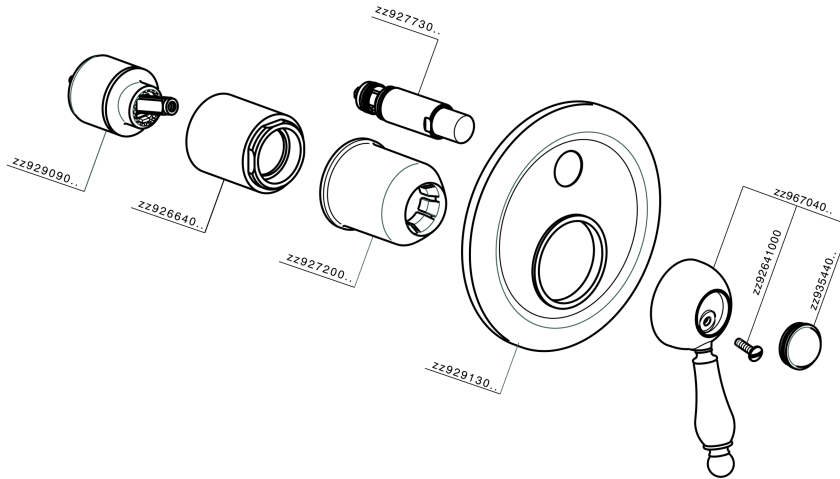

## Exposed part for concealed S.L.bath-shower valve CROISSETTE\_CM002100

CM002100

<https://en.huberitalia.com/exposed-part-for-concealed-s-l-bath-shower-valve-croisette-cm002100>

Concealed single lever bath-shower valve CONCEALED\_ZB002210

ZB002210

<https://en.huberitalia.com/concealed-single-lever-bath-shower-valve-concealed-zb002210>

2025-04-07