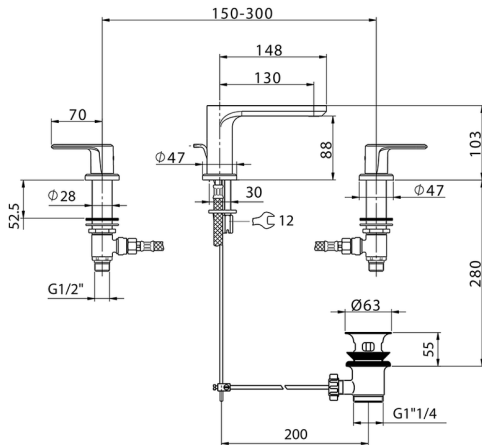

Washbasin 3-holes mixer LEVITY_LY001020

MODEL **LY001020**

Washbasin 3-holes mixer, with automatic 1"1/4 automatic pop-up waste

AVAILABLE FINISHINGS

-  **21** 21 Chrome
-  **2B** 2B Polished Nickel
-  **2F** 2F Brushed Nickel
-  **40** 40 Matt Black
-  **4Q** 4Q Matt White