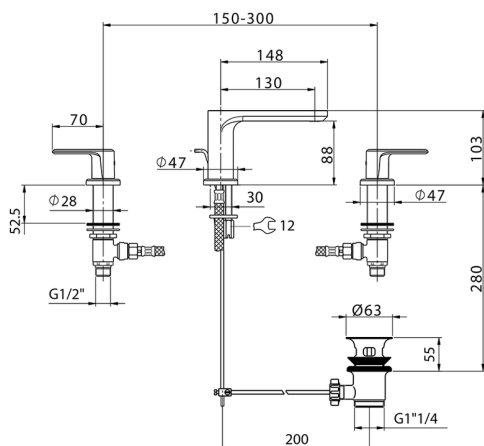

Washbasin 3-holes mixer LEVITY_LY001020

MODEL **LY001020**

Washbasin 3-holes mixer, with automatic 1"1/4 automatic pop-up waste

AVAILABLE FINISHINGS

- **21** 21 Chrome
- **2B** 2B Polished Nickel
- **2F** 2F Brushed Nickel
- **40** 40 Matt Black
- **4Q** 4Q Matt White

CHARACTERISTICS

2024-11-21