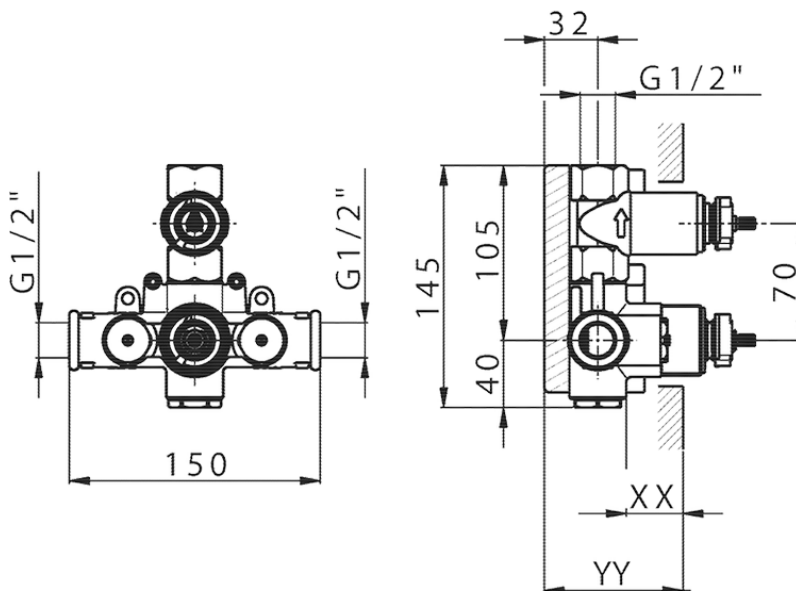

1-outlet Concealed thermostatic shower valve CONCEALED_ZB007301

Piastra/Plate/Plaque/Platte/Placa

2-3mm: XX 25-40 YY 76-91

10 mm: XX 16-31 YY 65-80