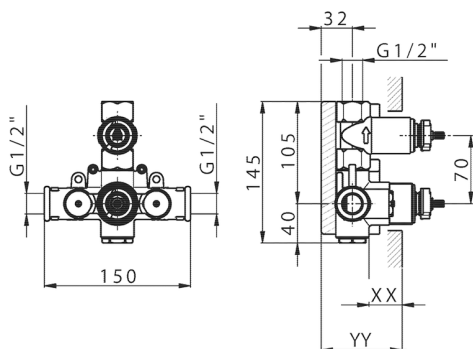

1-outlet Concealed thermostatic shower valve CONCEALED_ZB007301

MODEL **ZB007301**

1-outlet Concealed thermostatic shower valve, with stopvalve, without trim kit

AVAILABLE FINISHINGS

CHARACTERISTICS

Installation	Concealed
Cartridge Spare Parts	24.04A.PP
8x20 Plus P Thermostatic Valve	
Concealed	1

Piastra/Plate/Plaque/Platte/Placa

2-3mm: XX 25-40 YY 76-91

10 mm: XX 16-31 YY 65-80

Thermostatic

The Huber thermostatic is your personal water manager, helping you to handle, control and save water and energy.

1-outlet Concealed thermostatic shower valve CONCEALED_ZB007301

ZB007301

<https://en.huberitalia.com/1-outlet-concealed-thermostatic-shower-valve-concealed-zb007301>

2024-12-22