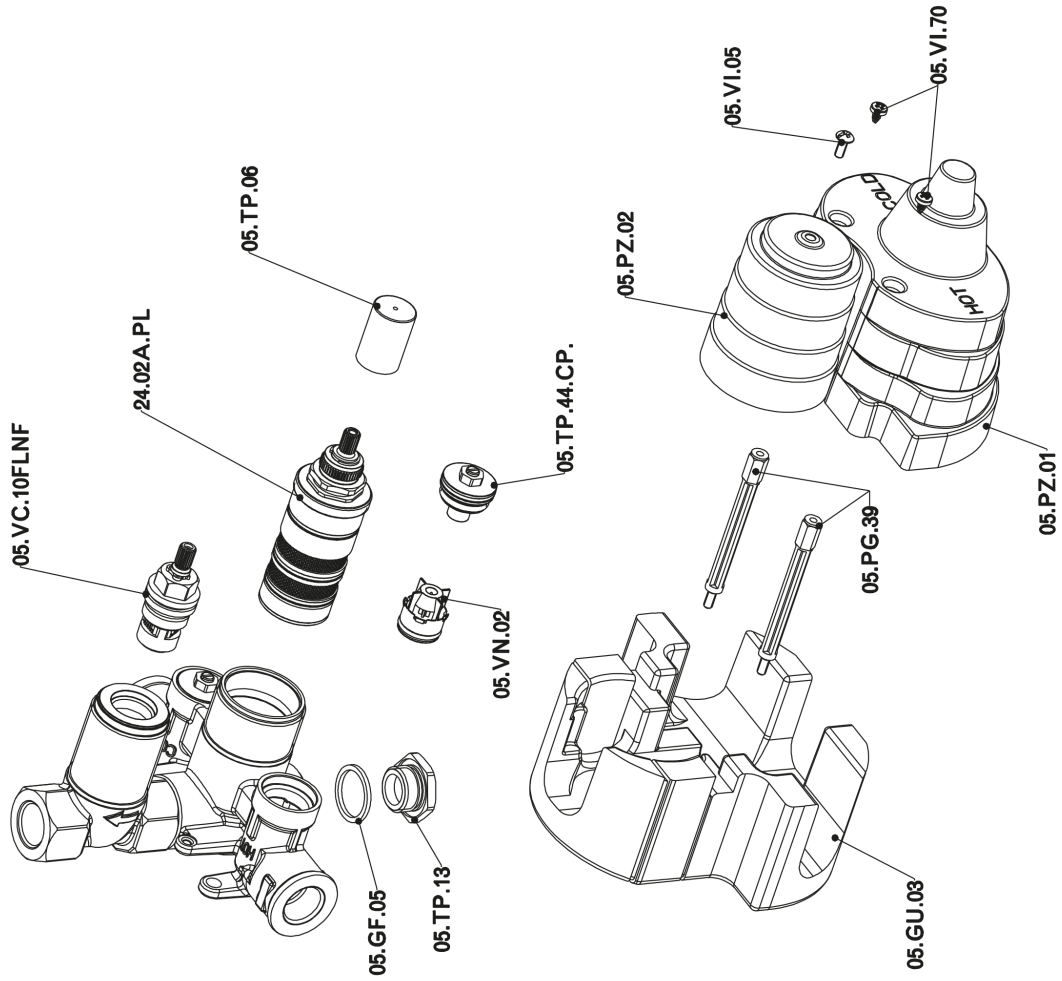

1-outlet Concealed thermostatic shower valve CONCEALED_ZB007301

MODEL **ZB007301**

1-outlet Concealed thermostatic shower valve, with stopvalve, without trim kit

AVAILABLE FINISHINGS

CHARACTERISTICS

Installation	Concealed
Cartridge Spare Parts	24.04A.PP
8x20 Plus P Thermostatic Valve	
Concealed	1

Piastra/Plate/Plaque/Platte/Placa

2-3mm: XX 25-40 YY 76-91

10 mm: XX 16-31 YY 65-80

Thermostatic

The Huber thermostatic is your personal water manager, helping you to handle, control and save water and energy.

1-outlet Concealed thermostatic shower valve CONCEALED_ZB007301

ZB007301

<https://en.huberitalia.com/1-outlet-concealed-thermostatic-shower-valve-concealed-zb007301>

2024-12-22