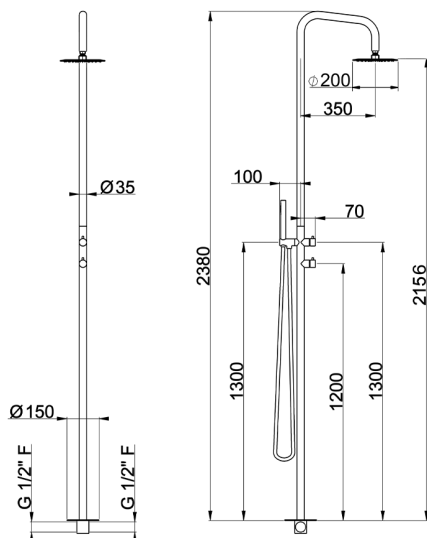

Free Standing Progressive Shower Column COLLETTIVITÀ_LX005110

MODEL **LX005110**

Free Standing Progressive Shower Column, 2-outlet diverter, for Indoor/Outdoor use, D.200 mm INOX round showerhead, D.23 mm INOX minimalistic one spray handshower, INOX AISI 316L

AVAILABLE FINISHINGS

D1 D1 Brushed Inox

CHARACTERISTICS

Cartridge Spare Parts **ZZ9E521000 - ZZ9E523000**

25 mm Progressive single-lever cartridge

2026-06-13