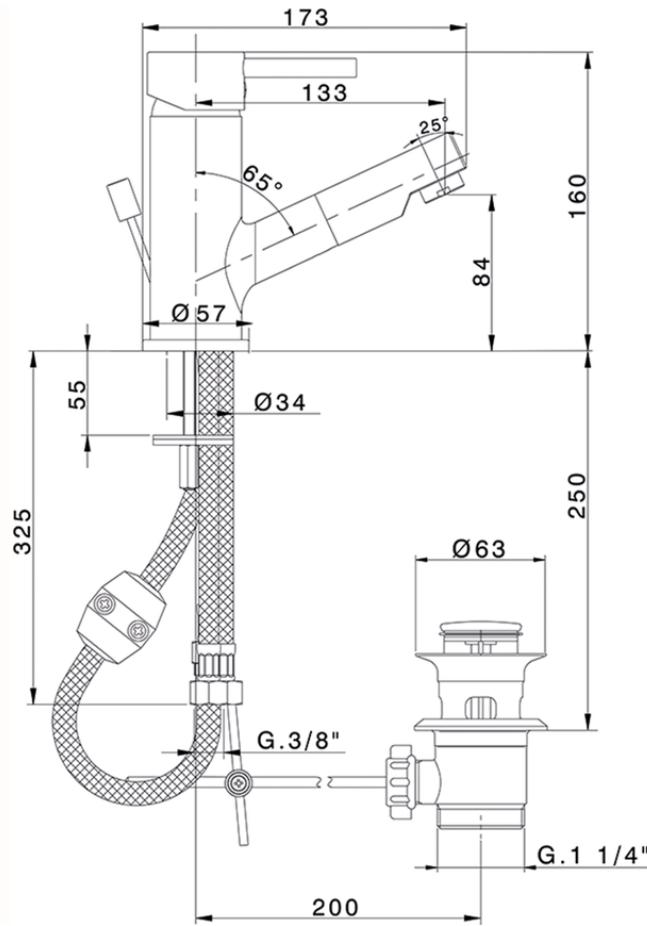

S.L. washbasin mixer with pull-out handspray TRATTO EVO_TV200614

TV200614

<https://en.huberitalia.com/s-l-washbasin-mixer-with-pull-out-handspray-tratto-evo-tv200614>

2024-12-18