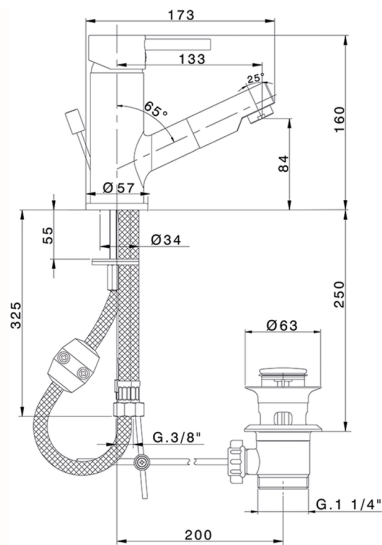

S.L. washbasin mixer with pull-out handspray TRATTO EVO_TV200614

MODEL **TV200614**

S.L.washbasin mixer with pull-out handspray,with 1"1/4 automatic pop-up waste,G.3/8" stainless steel flexible hose

AVAILABLE FINISHINGS

CHARACTERISTICS

Cartridge Spare Parts **ZZ95274000**

40 mm Cartridge

2024-12-18