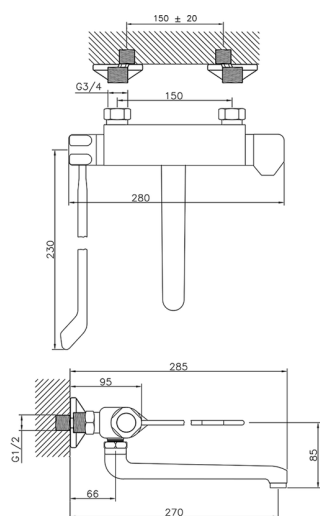

## Thermostatic wall mounted sink mixer THERMO\_CLT70020

MODEL **CLT70020**

Thermostatic wall mounted sink mixer,swivel spout,with long lever

AVAILABLE FINISHINGS

CHARACTERISTICS

Cartridge Spare Parts **24.04A.PP**

**8x20 Plus P Thermostatic Valve**