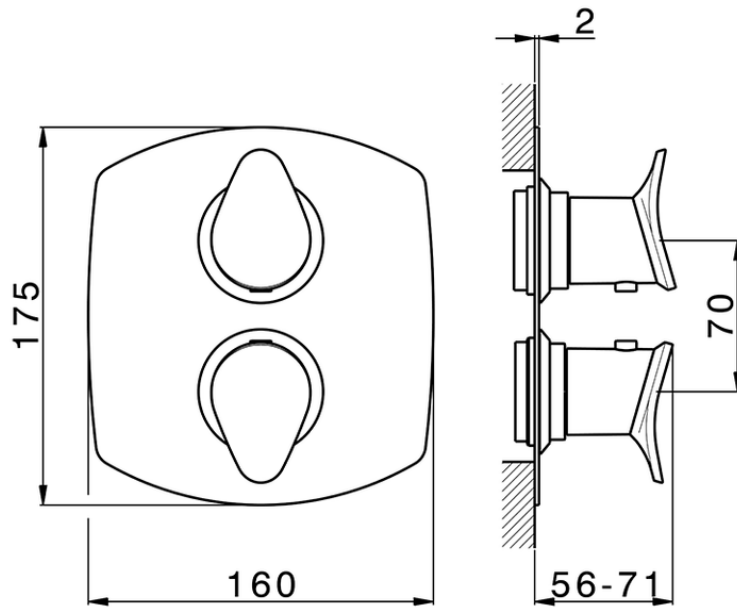

Exposed part for con.thermo.shower valve 1-outlet THERMO_HC007300

HC007300

<https://en.huberitalia.com/exposed-part-for-con-thermo-shower-valve-1-outlet-thermo-hc007300>

Piastra/Plate/Plaque/Platte/Placa

2-3mm: XX 25-40 YY 76-91

10 mm: XX 16-31 YY 65-80

ZB007300

<https://en.huberitalia.com/1-outlet-concealed-thermostatic-shower-valve-concealed-zb007300>

2026-04-08