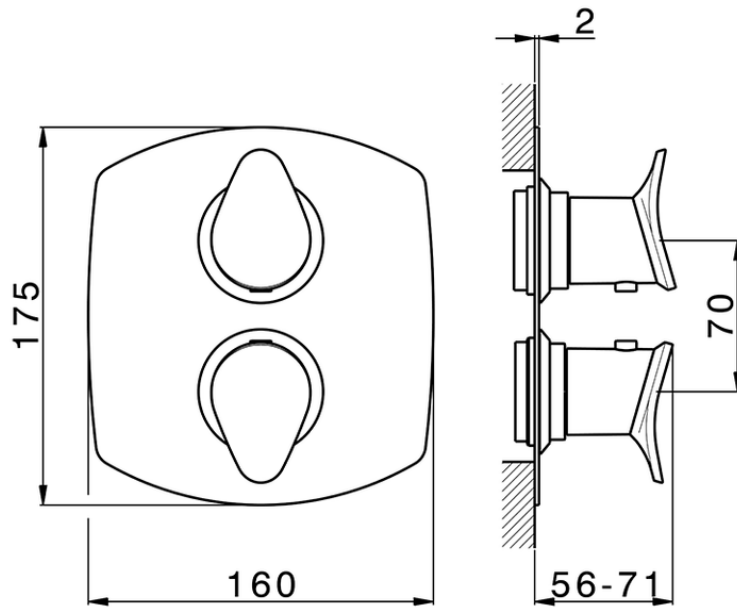

Exposed part for con.thermo.shower valve 1-outlet THERMO_HC007300

HC007300

<https://en.huberitalia.com/exposed-part-for-con-thermo-shower-valve-1-outlet-thermo-hc007300>

Piastra/Plate/Plaque/Platte/Placa

2-3mm: XX 25-40 YY 76-91

10 mm: XX 16-31 YY 65-80

ZB007300

<https://en.huberitalia.com/1-outlet-concealed-thermostatic-shower-valve-concealed-zb007300>

2026-06-10