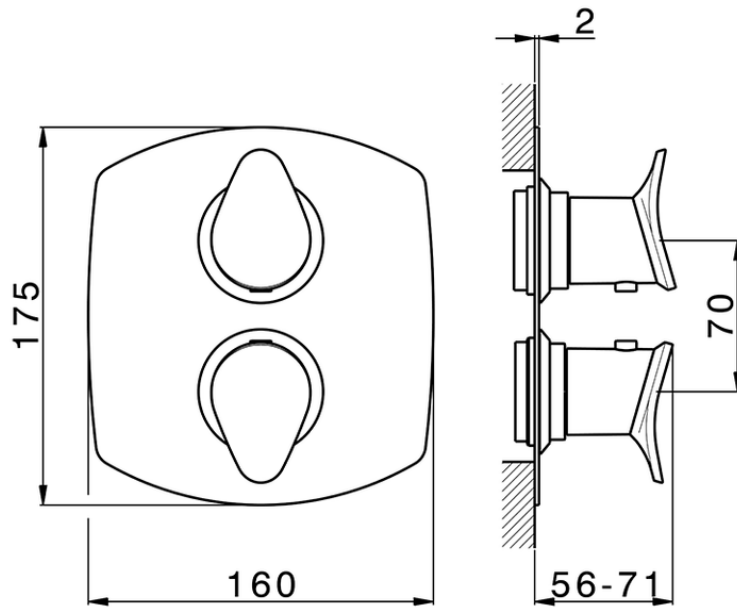

Exposed part for con.thermo.shower valve 1-outlet THERMO_HC007300

HC007300

<https://en.huberitalia.com/exposed-part-for-con-thermo-shower-valve-1-outlet-thermo-hc007300>

Piastra/Plate/Plaque/Platte/Placa

2-3mm: XX 25-40 YY 76-91

10 mm: XX 16-31 YY 65-80

ZB007300

<https://en.huberitalia.com/1-outlet-concealed-thermostatic-shower-valve-concealed-zb007300>

2026-04-06