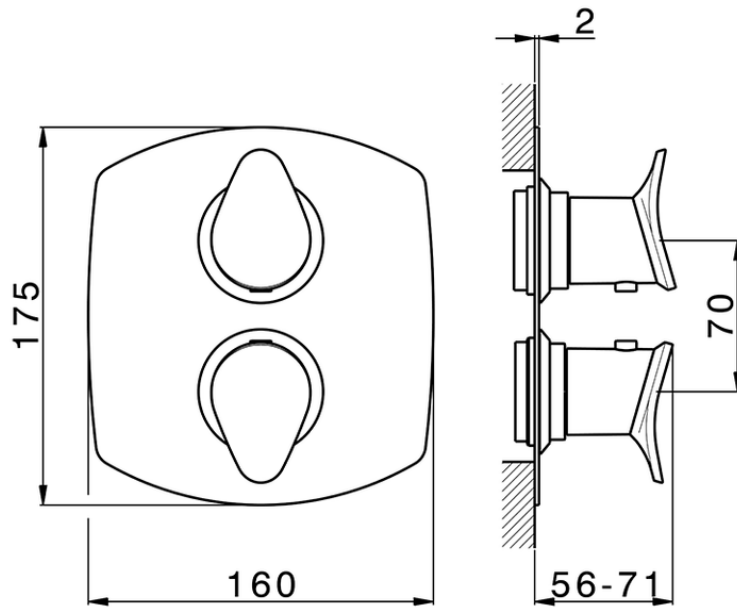

Exposed part for con.thermo.shower valve 1-outlet THERMO_HC007300

HC007300

<https://en.huberitalia.com/exposed-part-for-con-thermo-shower-valve-1-outlet-thermo-hc007300>

Piastra/Plate/Plaque/Platte/Placa

2-3mm: XX 25-40 YY 76-91

10 mm: XX 16-31 YY 65-80

ZB007300

<https://en.huberitalia.com/1-outlet-concealed-thermostatic-shower-valve-concealed-zb007300>

2026-05-01