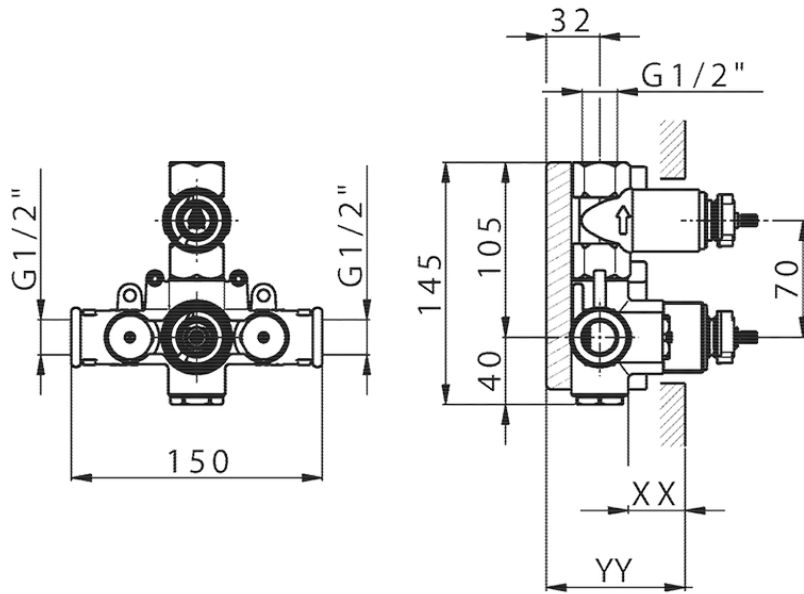

Exposed part for con.thermo.shower valve 1-outlet THERMO_HC007300

HC007300

<https://en.huberitalia.com/exposed-part-for-con-thermo-shower-valve-1-outlet-thermo-hc007300>

Piastra/Plate/Plaque/Platte/Placa

2-3mm: XX 25-40 YY 76-91

10 mm: XX 16-31 YY 65-80

ZB007300

<https://en.huberitalia.com/1-outlet-concealed-thermostatic-shower-valve-concealed-zb007300>

2026-05-01