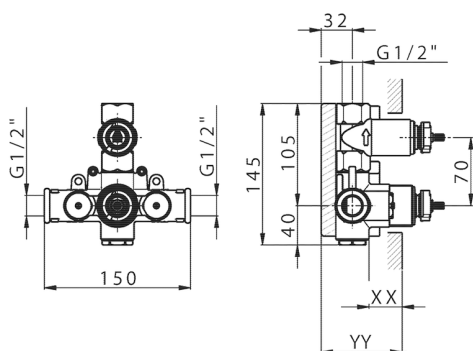

1-Outlet Concealed thermostatic shower mixer, Stopvalve, without trim kit

AVAILABLE FINISHINGS

CHARACTERISTICS

Installation **Concealed**

Cartridge Spare Parts **24.04A.PP**

8x20 Plus P Thermostatic Valve

Concealed **1**

Piastra/Plate/Plaque/Platte/Placa

2-3mm: XX 25-40 YY 76-91

10 mm: XX 16-31 YY 65-80

Thermostatic

The Huber thermostatic is your personal water manager, helping you to handle, control and save water and energy.