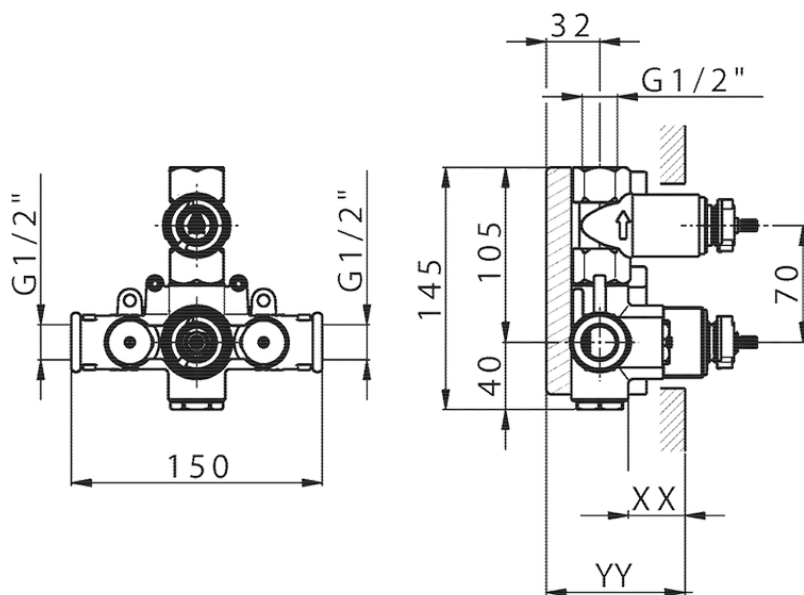

Exposed part for con.thermo.shower valve 1-outlet THERMO_HC007300

HC007300

<https://en.huberitalia.com/exposed-part-for-con-thermo-shower-valve-1-outlet-thermo-hc007300>

Piastra/Plate/Plaque/Platte/Placa

2-3mm: XX 25-40 YY 76-91

10 mm: XX 16-31 YY 65-80

ZB007300

<https://en.huberitalia.com/1-outlet-concealed-thermostatic-shower-valve-concealed-zb007300>

2026-04-07