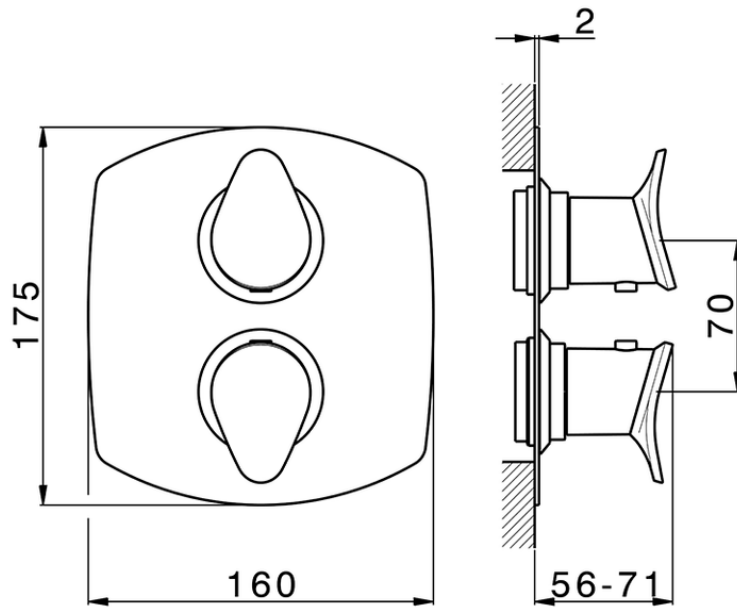

Exposed part for con.thermo.shower valve 1-outlet THERMO_HC007300

HC007300

<https://en.huberitalia.com/exposed-part-for-con-thermo-shower-valve-1-outlet-thermo-hc007300>

Piastra/Plate/Plaque/Platte/Placa

2-3mm: XX 25-40 YY 76-91

10 mm: XX 16-31 YY 65-80

ZB007300

<https://en.huberitalia.com/1-outlet-concealed-thermostatic-shower-valve-concealed-zb007300>

2026-04-07