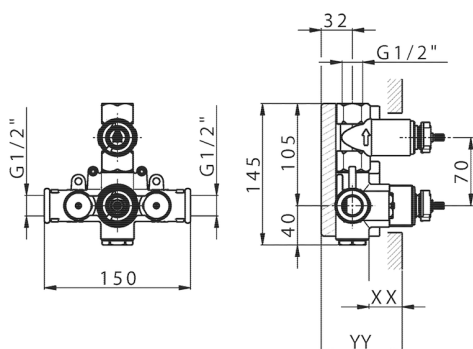

1-Outlet Concealed thermostatic shower mixer, Stopvalve, without trim kit

AVAILABLE FINISHINGS

CHARACTERISTICS

Installation	Concealed
Cartridge Spare Parts	24.04A.PP
8x20 Plus P Thermostatic Valve	
Concealed	1

Piastra/Plate/Plaque/Platte/Placa

2-3mm: XX 25-40 YY 76-91

10 mm: XX 16-31 YY 65-80

Thermostatic

The Huber thermostatic is your personal water manager, helping you to handle, control and save water and energy.