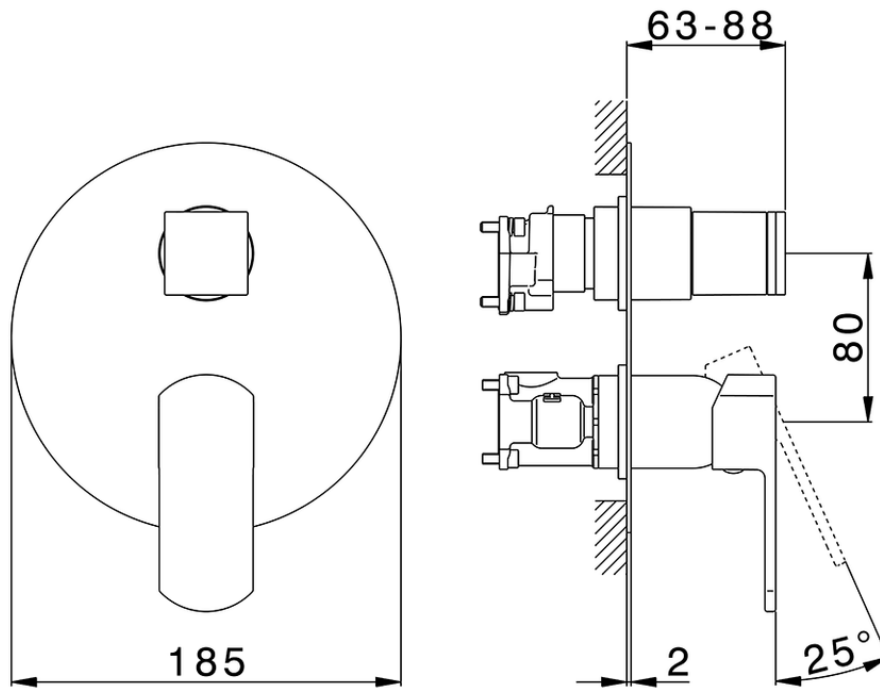

Exposed part for Single Lever One Box Valve ONE BOX_DD0BM030

DD0BM030

<https://en.huberitalia.com/exposed-part-for-single-lever-one-box-valve-one-box-dd0bm030>

ZB00B031

<https://en.huberitalia.com/one-box-universal-concealed-part-one-box-zb00b031>

ZB00B030

<https://en.huberitalia.com/one-box-universal-concealed-part-one-box-zb00b030>

2025-01-05