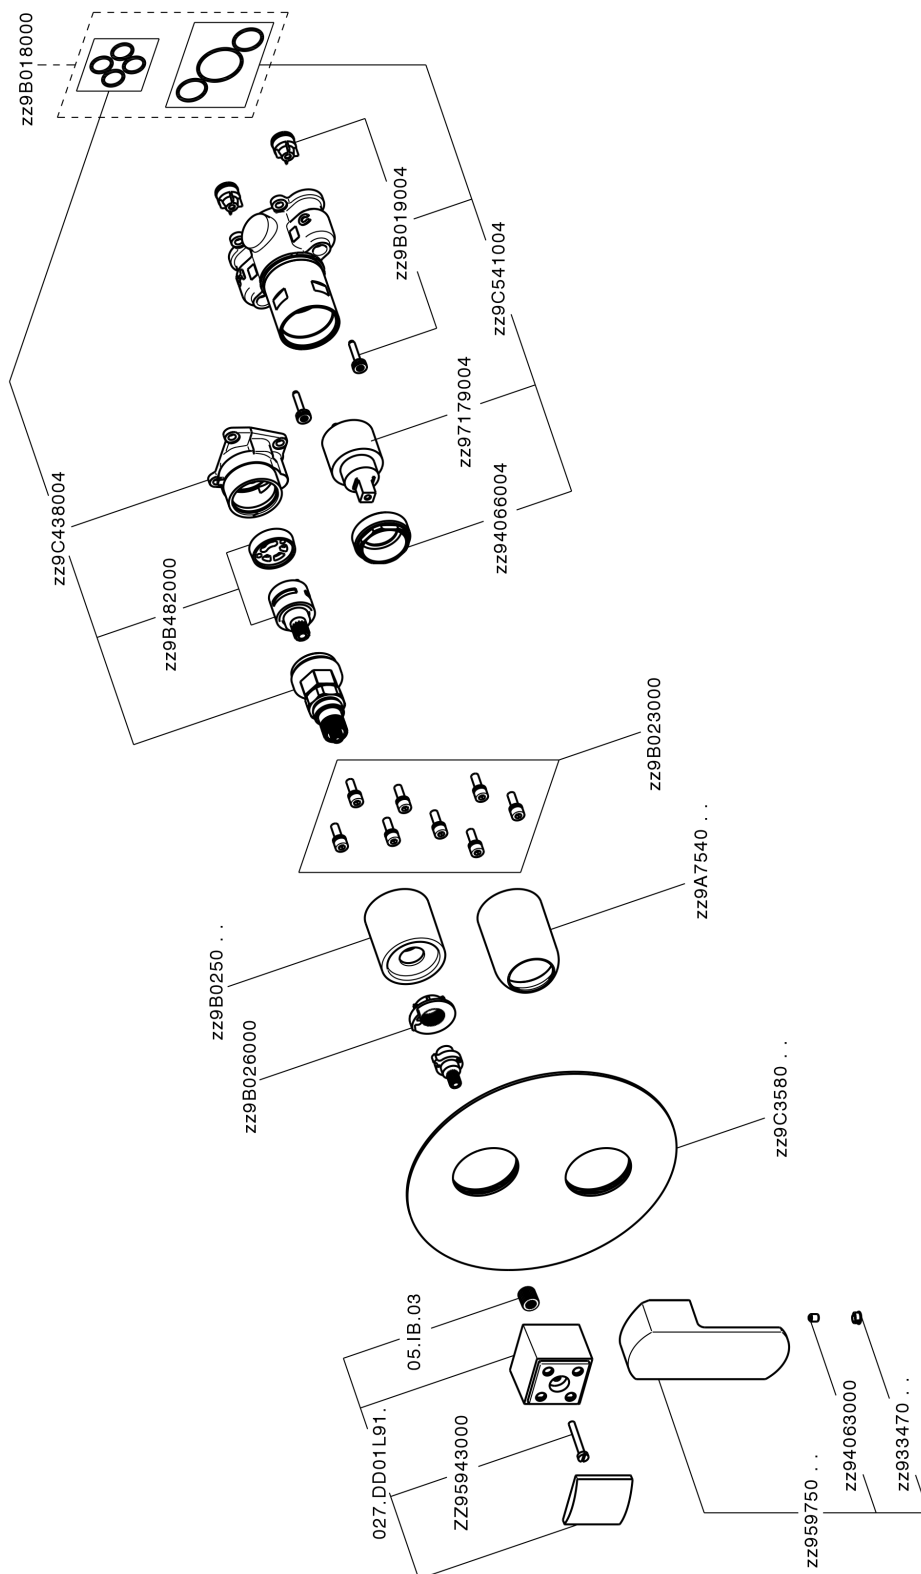

Exposed part for Single Lever One Box Valve ONE BOX_DD0BM030

MODEL **DD0BM030**

Exposed part for Single Lever One Box Valve, with 2-3 outlet diverter, Minimum depth of installation: 67 mm, without concealed part, for items ZB00B030-ZB00B031

AVAILABLE FINISHINGS

-  **21** 21 Chrome
-  **2F** 2F Brushed Nickel
-  **40** 40 Matt Black
-  **4Q** 4Q Matt White

CHARACTERISTICS

Cartridge Spare Parts **ZZ97179000**

35 mm Cartridge

Installation **Concealed**

Required concealed parts **ZB00B031**

ZB00B030

Exposed part for Single Lever One Box Valve ONE BOX_DD0BM030

DD0BM030

<https://en.huberitalia.com/exposed-part-for-single-lever-one-box-valve-one-box-dd0bm030>

One Box Universal Concealed Part ONE BOX_ZB00B031

MODEL **ZB00B031**

One Box Universal Concealed Part, for 1 or 2 or 3 outlet thermostatic or single lever, without trim kit, with noise reducers, with sealing gasket