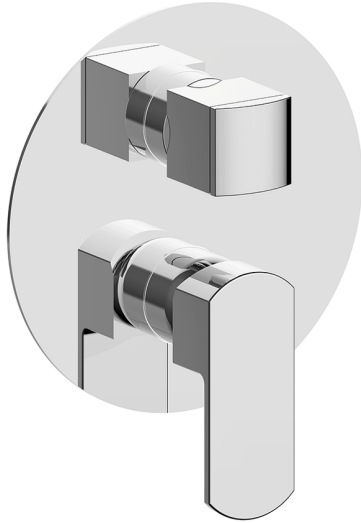

Exposed part for Single Lever One Box Valve ONE BOX_DD0BM030

MODEL **DD0BM030**

Exposed part for Single Lever One Box Valve, with 2-3 outlet diverter, Minimum depth of installation: 67 mm, without concealed part, for items ZB00B030-ZB00B031

AVAILABLE FINISHINGS

-  **21** 21 Chrome
-  **2F** 2F Brushed Nickel
-  **40** 40 Matt Black
-  **4Q** 4Q Matt White

CHARACTERISTICS

Cartridge Spare Parts **ZZ97179000**

35 mm Cartridge

Installation **Concealed**

Required concealed parts **ZB00B031**

ZB00B030

Exposed part for Single Lever One Box Valve ONE BOX_DD0BM030

DD0BM030

<https://en.huberitalia.com/exposed-part-for-single-lever-one-box-valve-one-box-dd0bm030>

One Box Universal Concealed Part ONE BOX_ZB00B031

MODEL **ZB00B031**

One Box Universal Concealed Part, for 1 or 2 or 3 outlet thermostatic or single lever, without trim kit, with noise reducers, with sealing gasket