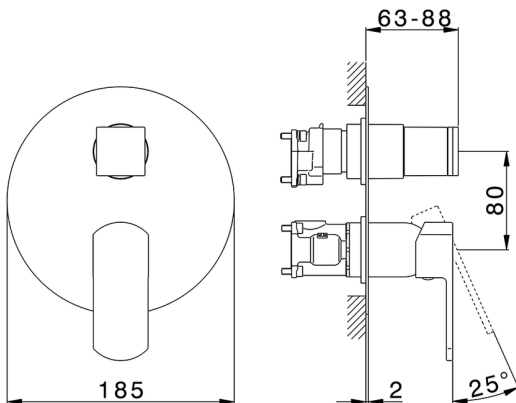

Exposed part for Single Lever One Box Valve ONE BOX_DD0BM030

MODEL **DD0BM030**

Exposed part for Single Lever One Box Valve, with 2-3 outlet diverter, Minimum depth of installation: 67 mm, without concealed part, for items ZB00B030-ZB00B031

AVAILABLE FINISHINGS

-  **21** 21 Chrome
-  **2F** 2F Brushed Nickel
-  **40** 40 Matt Black
-  **4Q** 4Q Matt White

CHARACTERISTICS

Cartridge Spare Parts **ZZ97179000**

35 mm Cartridge

Installation **Concealed**