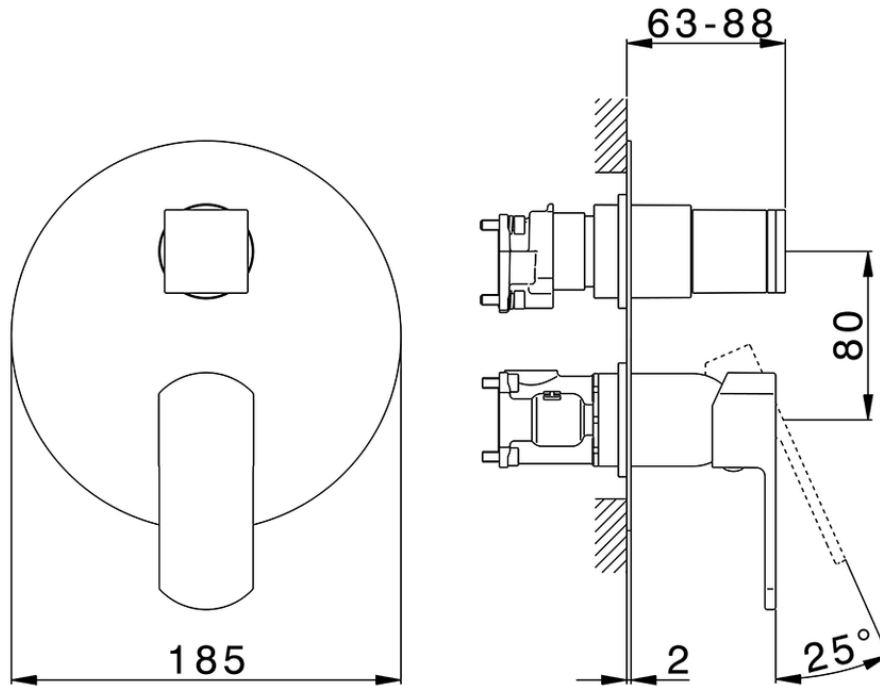

Exposed part for Single Lever One Box Valve ONE BOX_DD0BM030

DD0BM030

<https://en.huberitalia.com/exposed-part-for-single-lever-one-box-valve-one-box-dd0bm030>

ZB00B031

<https://en.huberitalia.com/one-box-universal-concealed-part-one-box-zb00b031>

ZB00B030

<https://en.huberitalia.com/one-box-universal-concealed-part-one-box-zb00b030>

2025-01-05