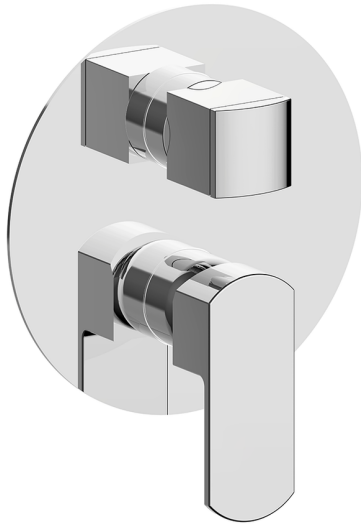

Exposed part for Single Lever One Box Valve ONE BOX_DD0BM030

MODEL **DD0BM030**

Exposed part for Single Lever One Box Valve, with 2-3 outlet diverter, Minimum depth of installation: 67 mm, without concealed part, for items ZB00B030-ZB00B031

AVAILABLE FINISHINGS

-  **21** 21 Chrome
-  **2F** 2F Brushed Nickel
-  **40** 40 Matt Black
-  **4Q** 4Q Matt White

CHARACTERISTICS

Cartridge Spare Parts **ZZ97179000**

35 mm Cartridge

Installation **Concealed**

Required concealed parts **ZB00B031**

ZB00B030

Exposed part for Single Lever One Box Valve ONE BOX_DD0BM030

DD0BM030

<https://en.huberitalia.com/exposed-part-for-single-lever-one-box-valve-one-box-dd0bm030>

One Box Universal Concealed Part ONE BOX_ZB00B031

MODEL **ZB00B031**

One Box Universal Concealed Part, for 1 or 2 or 3 outlet thermostatic or single lever, without trim kit, with noise reducers, with sealing gasket