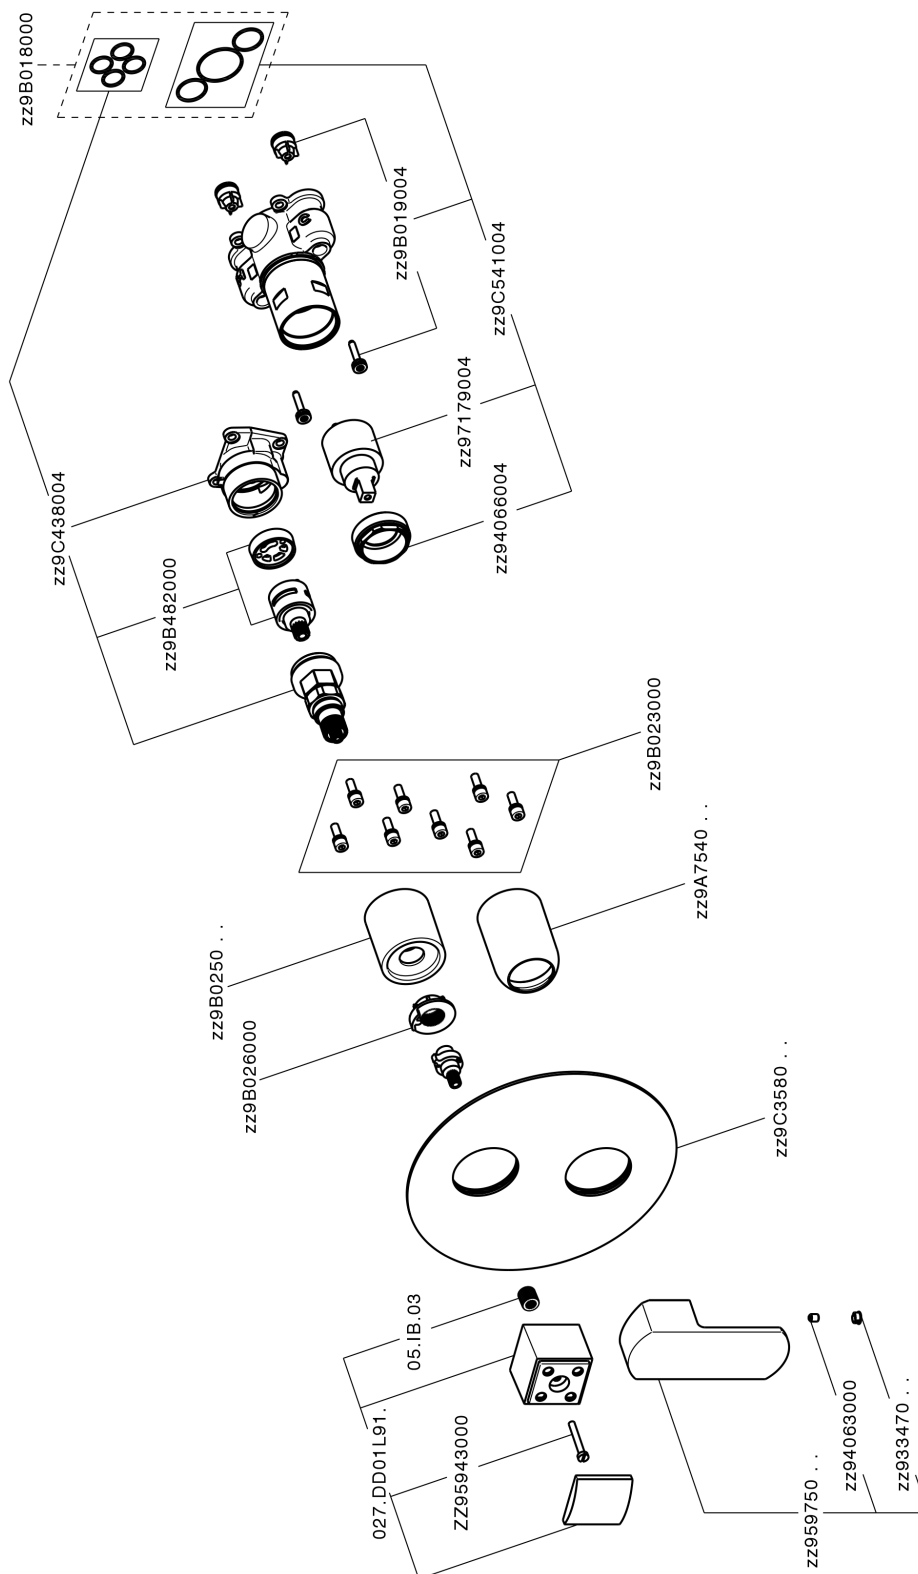

Exposed part for Single Lever One Box Valve ONE BOX_DD0BM030

MODEL **DD0BM030**

Exposed part for Single Lever One Box Valve, with 2-3 outlet diverter, Minimum depth of installation: 67 mm, without concealed part, for items ZB00B030-ZB00B031

AVAILABLE FINISHINGS

-  **21** 21 Chrome
-  **2F** 2F Brushed Nickel
-  **40** 40 Matt Black
-  **4Q** 4Q Matt White

CHARACTERISTICS

Cartridge Spare Parts **ZZ97179000**

35 mm Cartridge

Installation **Concealed**

Required concealed parts **ZB00B031**

ZB00B030

Exposed part for Single Lever One Box Valve ONE BOX_DD0BM030

DD0BM030

<https://en.huberitalia.com/exposed-part-for-single-lever-one-box-valve-one-box-dd0bm030>

One Box Universal Concealed Part ONE BOX_ZB00B031

MODEL **ZB00B031**

One Box Universal Concealed Part, for 1 or 2 or 3 outlet thermostatic or single lever, without trim kit, with noise reducers, with sealing gasket