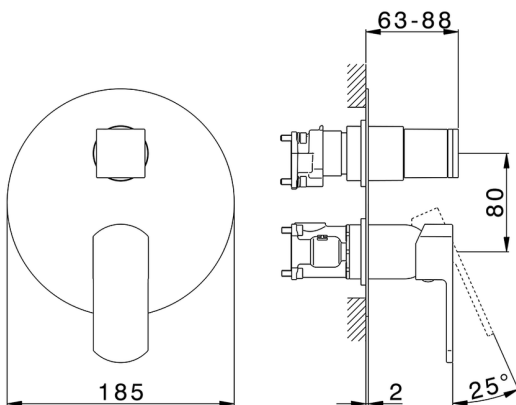

Exposed part for Single Lever One Box Valve ONE BOX_DD0BM030

MODEL **DD0BM030**

Exposed part for Single Lever One Box Valve, with 2-3 outlet diverter, Minimum depth of installation: 67 mm, without concealed part, for items ZB00B030-ZB00B031

AVAILABLE FINISHINGS

-  **21** 21 Chrome
-  **2F** 2F Brushed Nickel
-  **40** 40 Matt Black
-  **4Q** 4Q Matt White

CHARACTERISTICS

Cartridge Spare Parts **ZZ97179000**

35 mm Cartridge

Installation **Concealed**