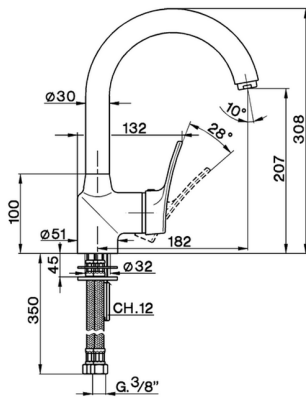

Single lever sink mixer KITCHEN_FU700530

MODEL **FU700530**

Single lever sink mixer, swivel spout, G.3/8" stainless steel flexible hoses

AVAILABLE FINISHINGS

21 21 Chrome

CHARACTERISTICS

Cartridge Spare Parts **ZZ92909000**

43 mm Cartridge

2025-01-02