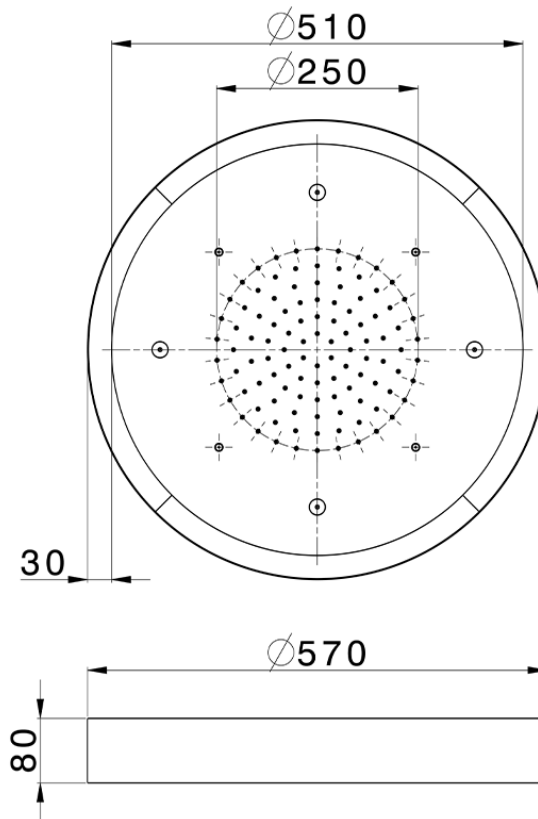

Ø 570 mm Chromotherapy Ceiling showerhead ZEN_ZS1C0170

ZS1C0170

<https://en.huberitalia.com/o-570-mm-chromotherapy-ceiling-showerhead-zen-zs1c0170>

2026-04-06