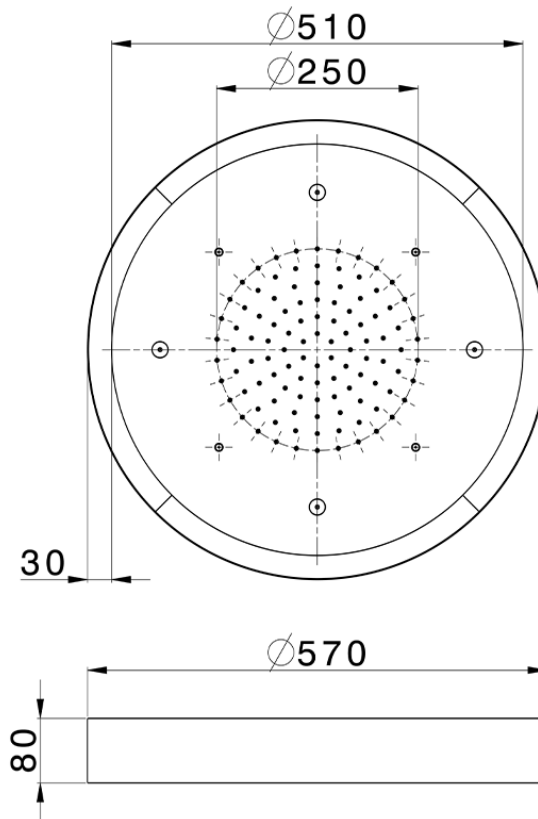

## Ø 570 mm Chromotherapy Ceiling showerhead ZEN\_ZS1C0170

ZS1C0170

<https://en.huberitalia.com/o-570-mm-chromotherapy-ceiling-showerhead-zen-zs1c0170>

2026-06-13