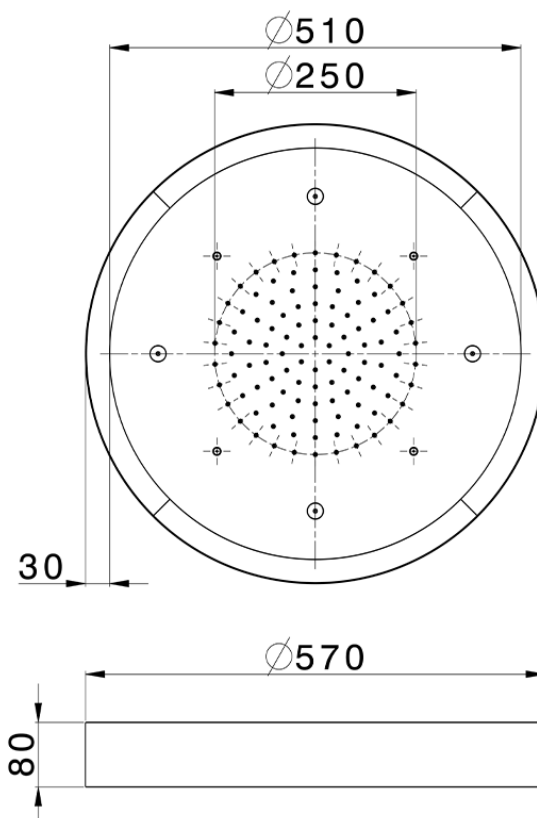

Ø 570 mm Chromotherapy Ceiling showerhead ZEN_ZS1C0170

ZS1C0170

<https://en.huberitalia.com/o-570-mm-chromotherapy-ceiling-showerhead-zen-zs1c0170>

2026-05-16