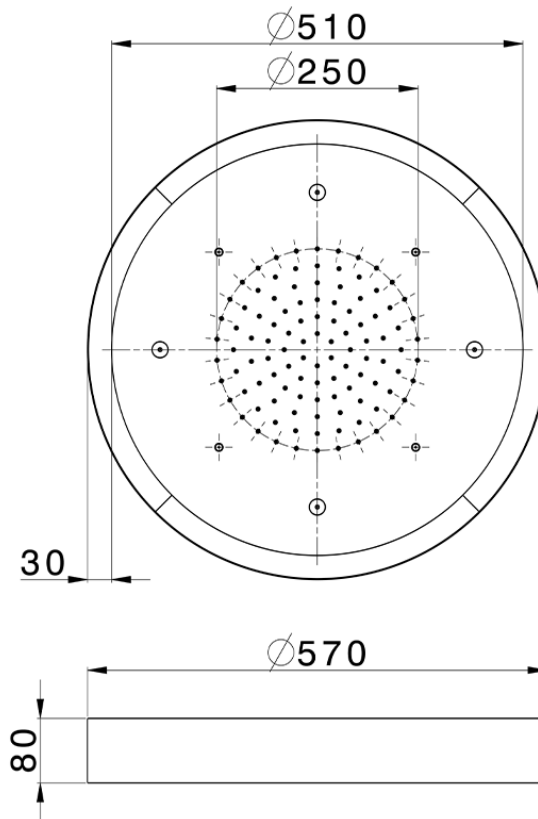

Ø 570 mm Chromotherapy Ceiling showerhead ZEN_ZS1C0170

ZS1C0170

<https://en.huberitalia.com/o-570-mm-chromotherapy-ceiling-showerhead-zen-zs1c0170>

2026-04-08