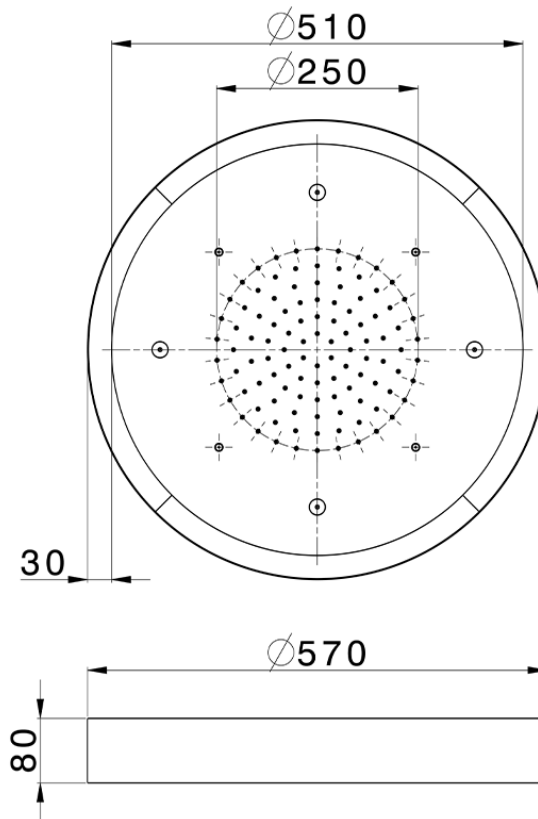

Ø 570 mm Chromotherapy Ceiling showerhead ZEN_ZS1C0170

ZS1C0170

<https://en.huberitalia.com/o-570-mm-chromotherapy-ceiling-showerhead-zen-zs1c0170>

2026-06-13