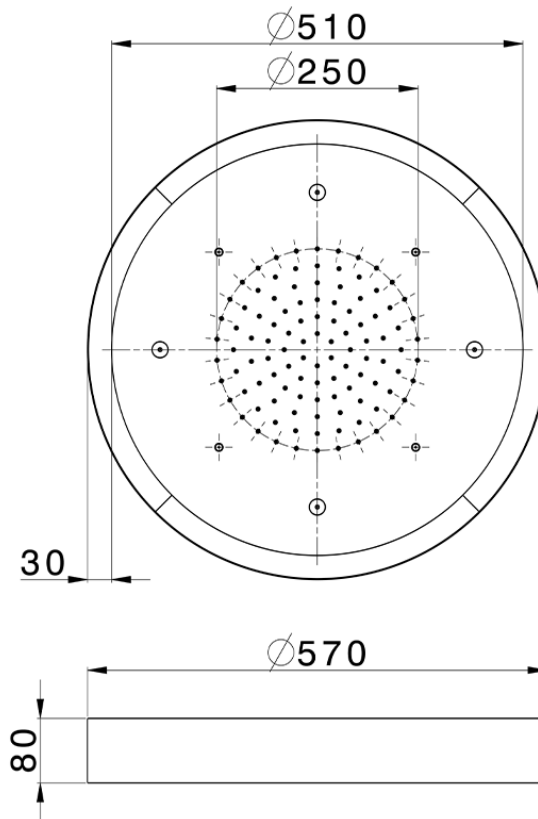

## Ø 570 mm Chromotherapy Ceiling showerhead ZEN\_ZS1C0170

ZS1C0170

<https://en.huberitalia.com/o-570-mm-chromotherapy-ceiling-showerhead-zen-zs1c0170>

2026-04-08