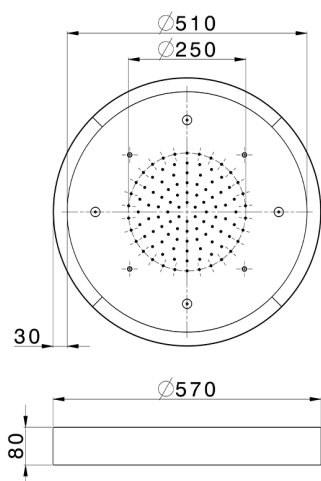

Ø 570 mm Chromotherapy Ceiling showerhead ZEN_ZS1C0170

MODEL **ZS1C0170**

Ø 570 mm Chromotherapy Ceiling showerhead, with white cover, rain, spraying and chromotherapy functions, wireless control, Stainless Steel AISI 304